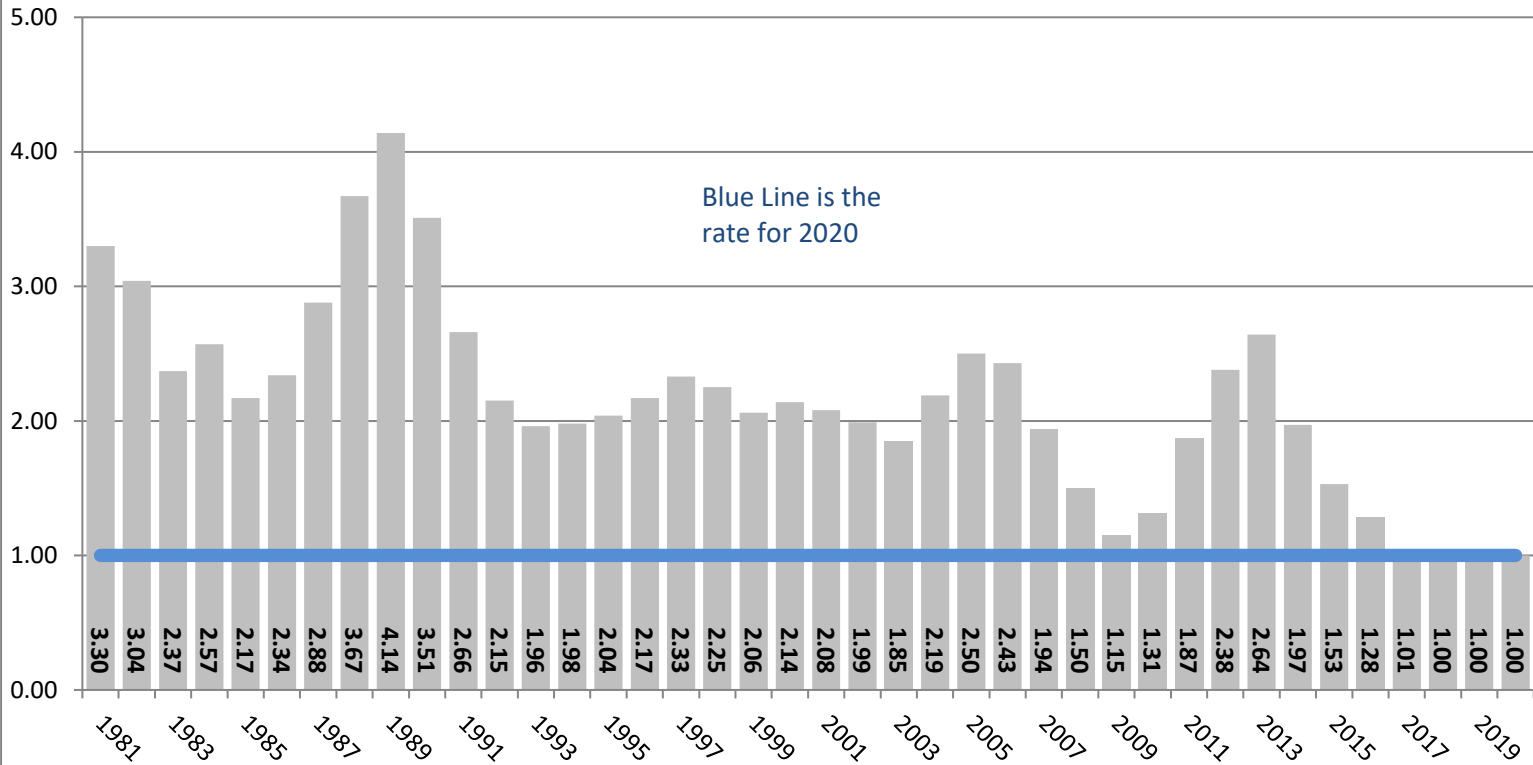

Alaska Unemployment Insurance Program Average Employer Tax Rate 1981 - 2020

Alaska Department of Labor and Workforce Development, Research and Analysis Section 12.02.2019