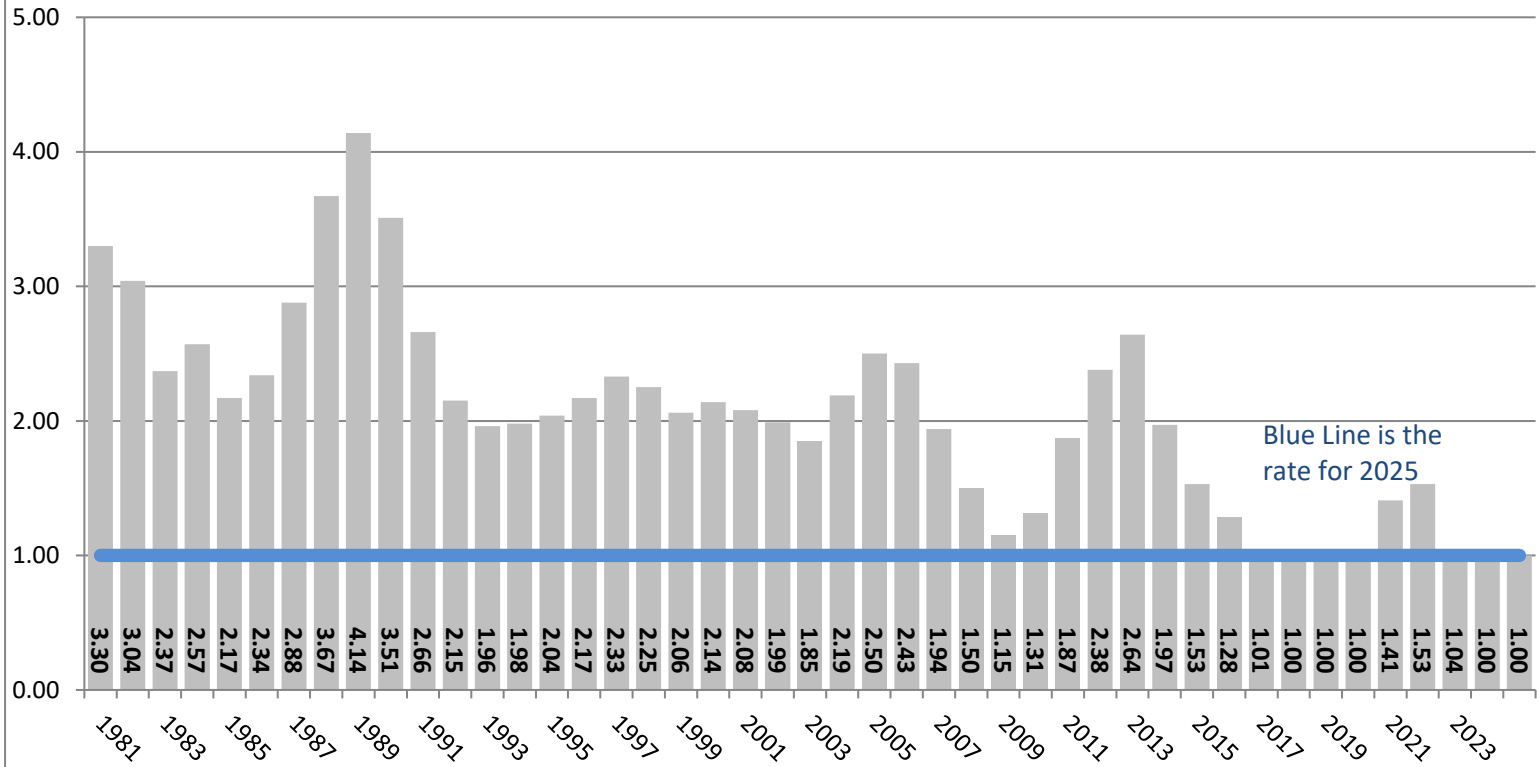

Alaska Unemployment Insurance Program Average Employer Tax Rate 1981 - 2025

Alaska Department of Labor and Workforce Development, Research and Analysis Section 11.29.2023