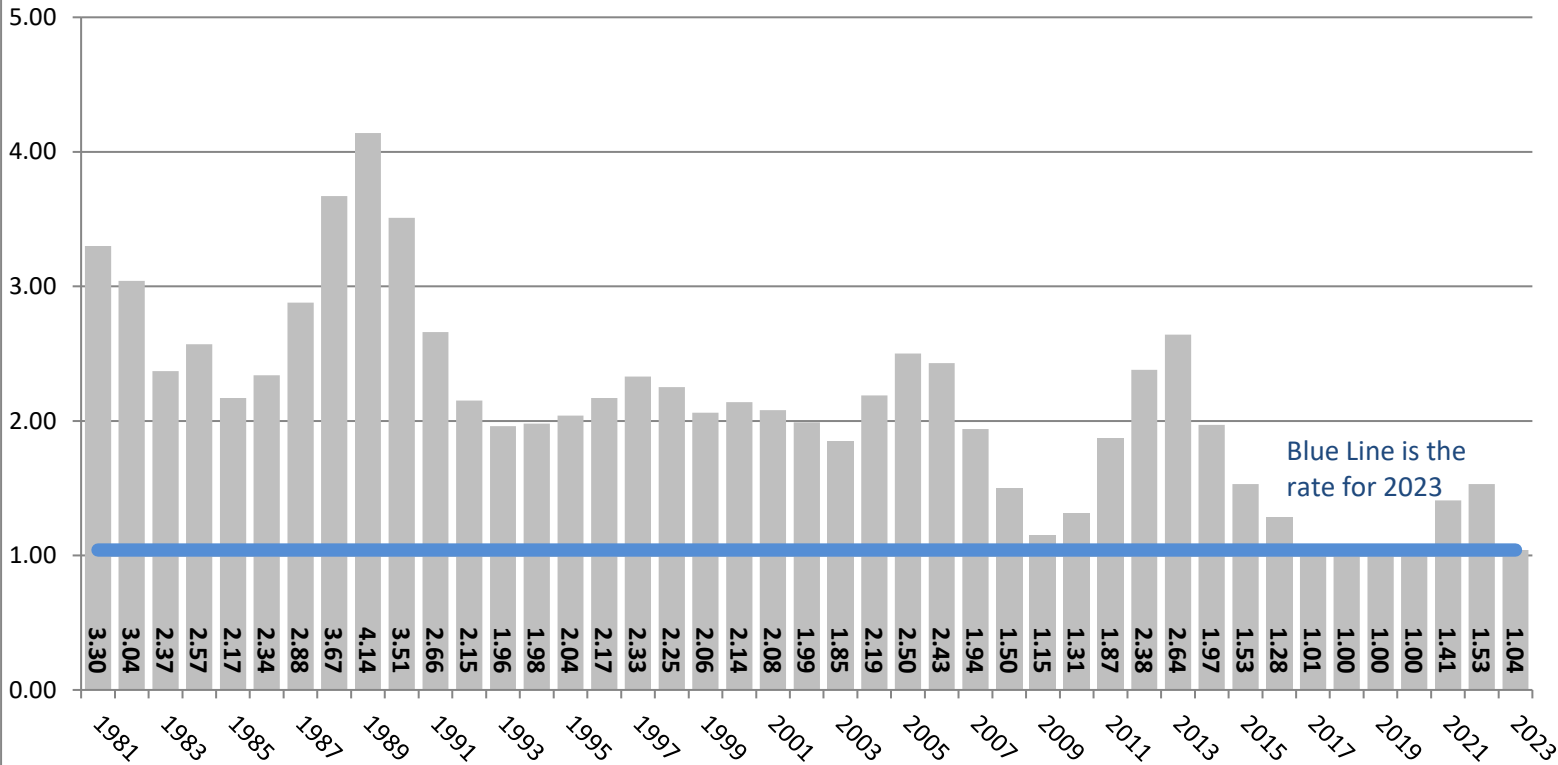

Alaska Unemployment Insurance Program Average Employer Tax Rate 1981 - 2023

Alaska Department of Labor and Workforce Development, Research and Analysis Section 12.5.2022