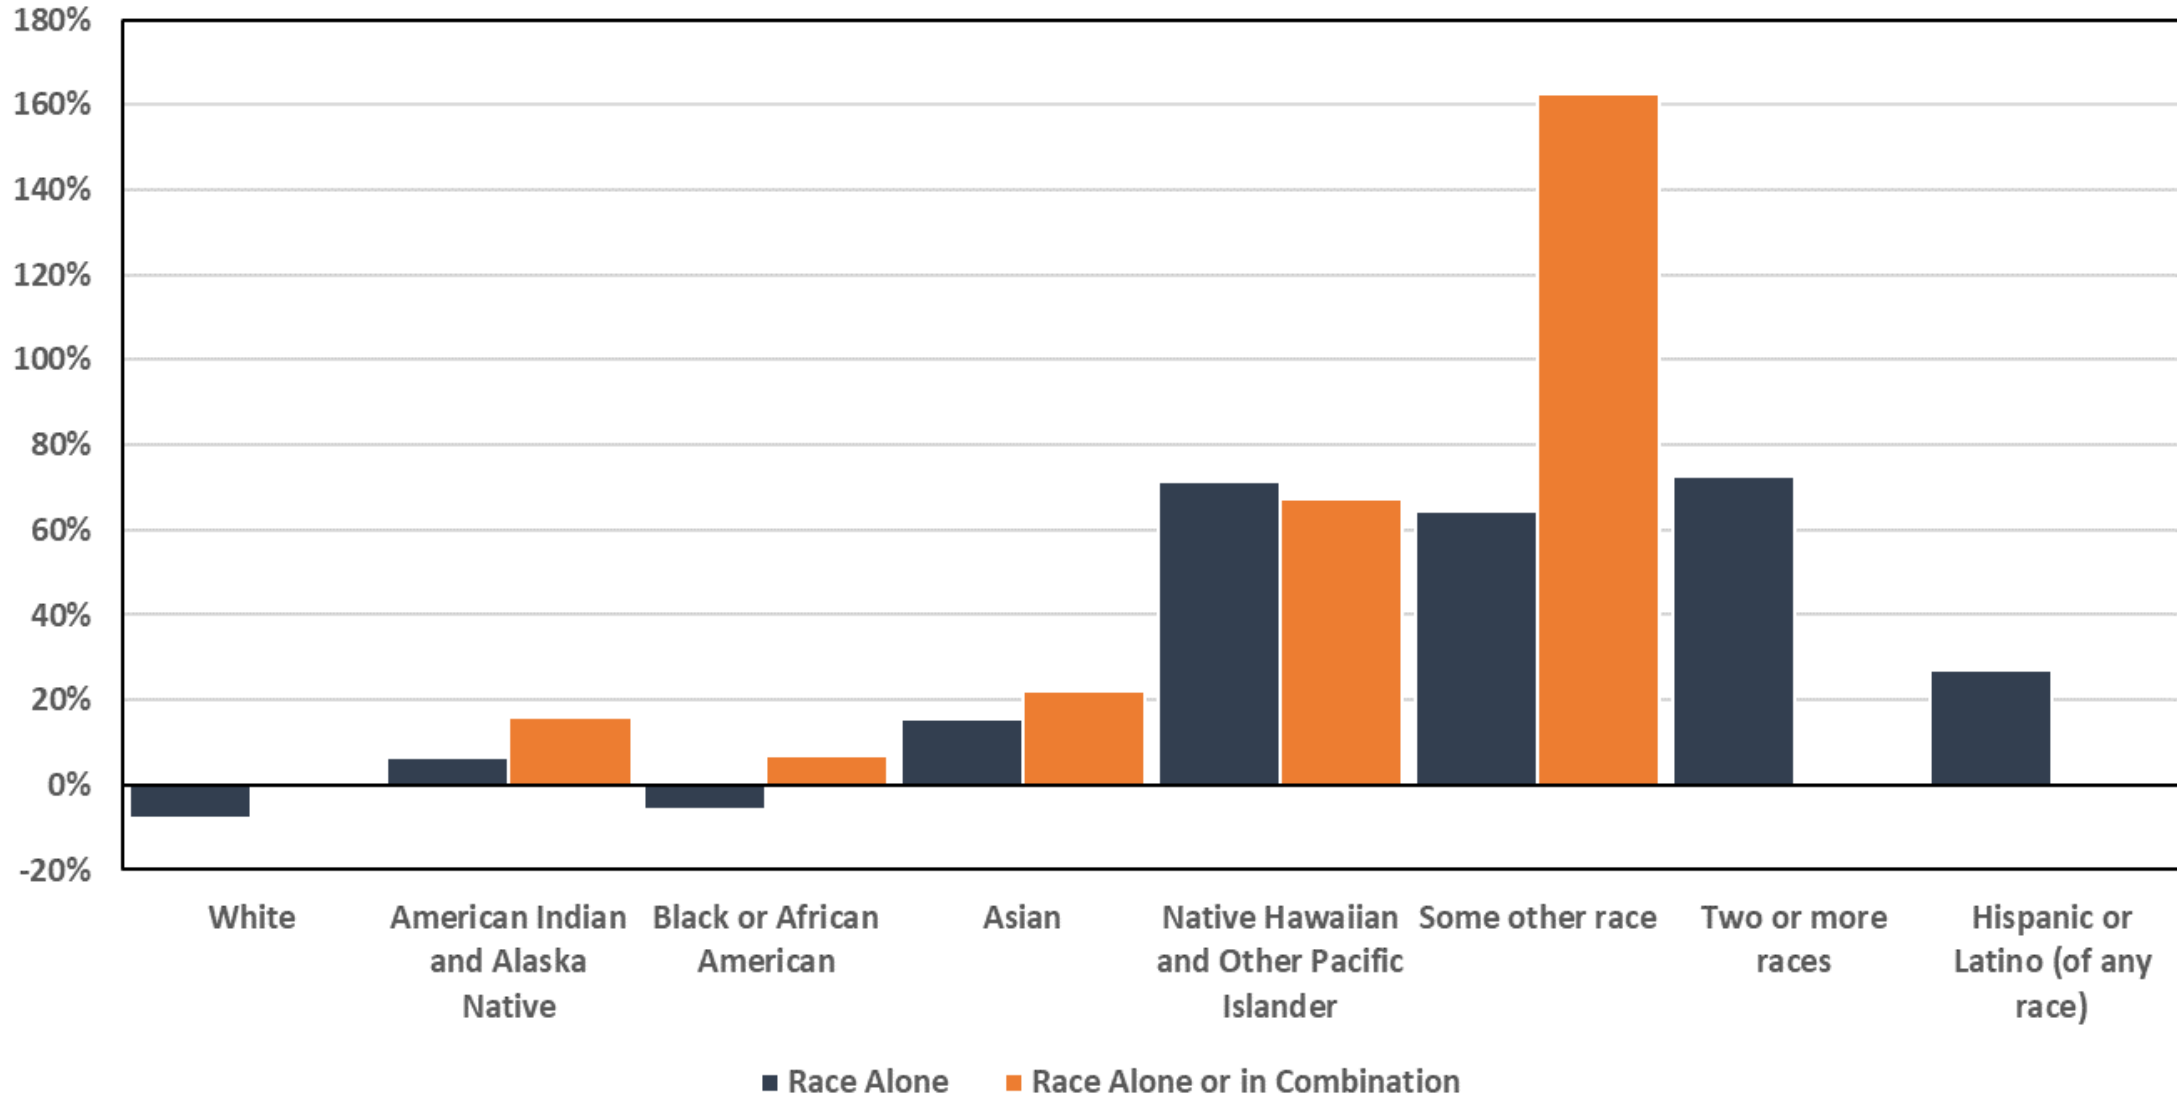

Alaskans By Race, Percent	Alone	Alone or in combination with another race
White	59.4	70.4
Native	15.2	21.9
Asian	6.0	8.4
Black	3.0	4.8
Native Hawaiian and Other Pacific Islander	1.7	2.5
Some other race	2.5	5.4
Two or more races	12.2	--

Source: U.S. Census Bureau, 2020 Census

Alaska Percent Change by Race, 2010 to 2020