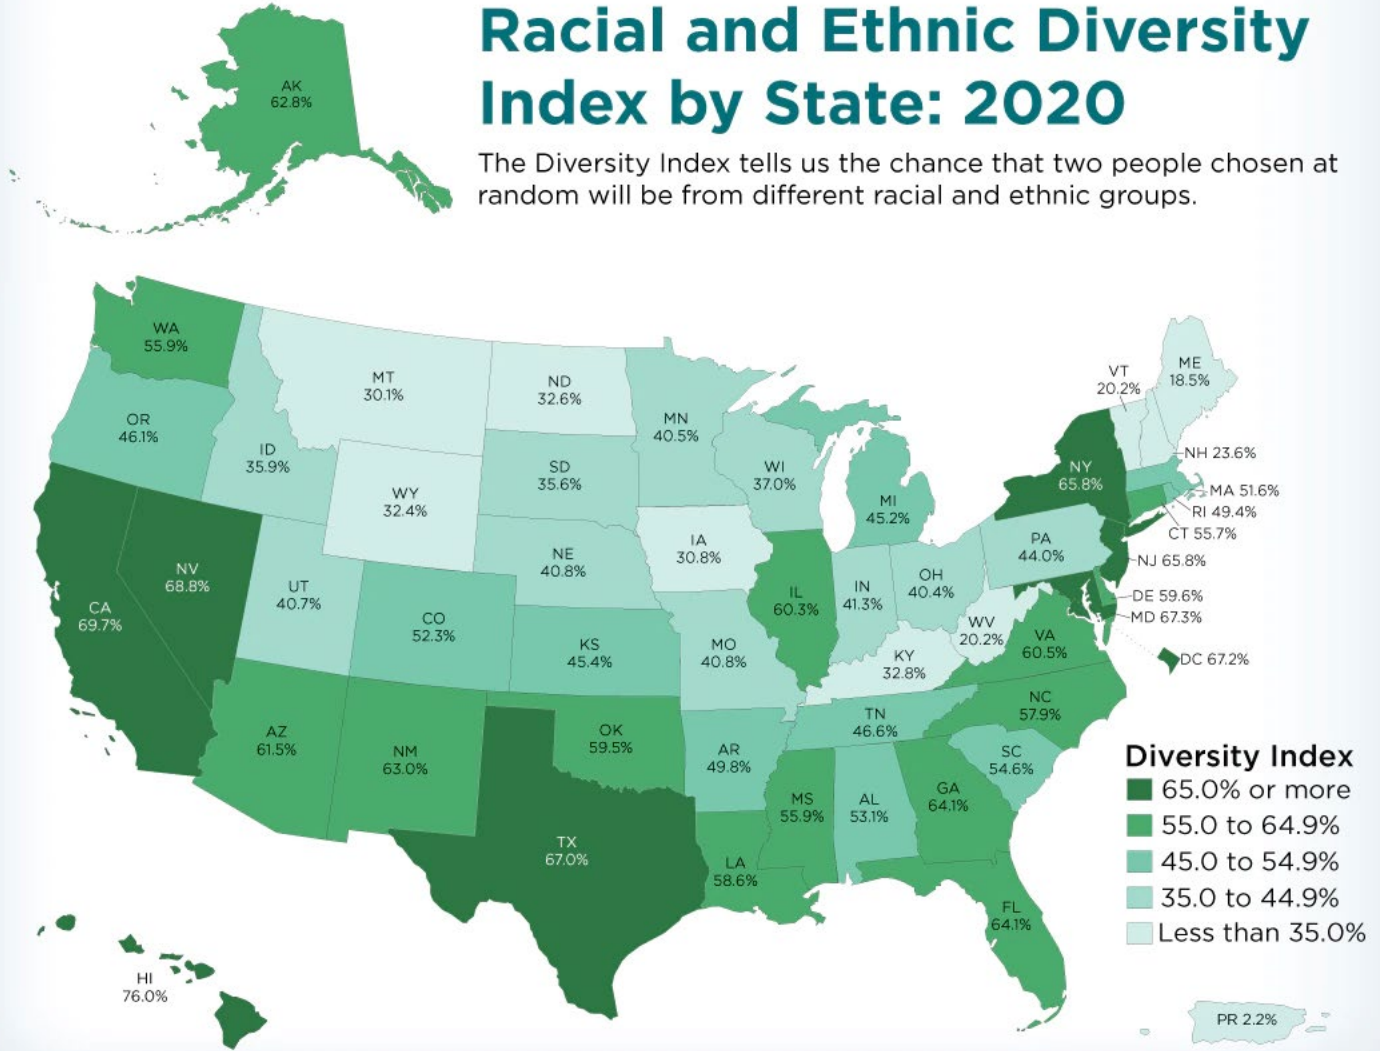

### Population Change 2000-2010

### Population Change 2010-2020

# Average Yearly Growth Rate

Most diverse states were  
**Hawaii**  
**California**  
**Nevada**

**Alaska** is 12th most diverse state

## Racial and Ethnic Diversity Index by State: 2020

The Diversity Index tells us the chance that two people chosen at random will be from different racial and ethnic groups.

Highest DI in Alaska	Diversity Index
Aleutians East Borough	80.9
Aleutians West Census Area	78.4
Kodiak Island Borough	69.4
Yakutat City and Borough	69.0