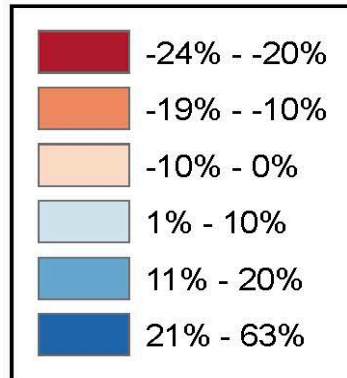

Percent Change of 0-17 Population, 2010 -2020