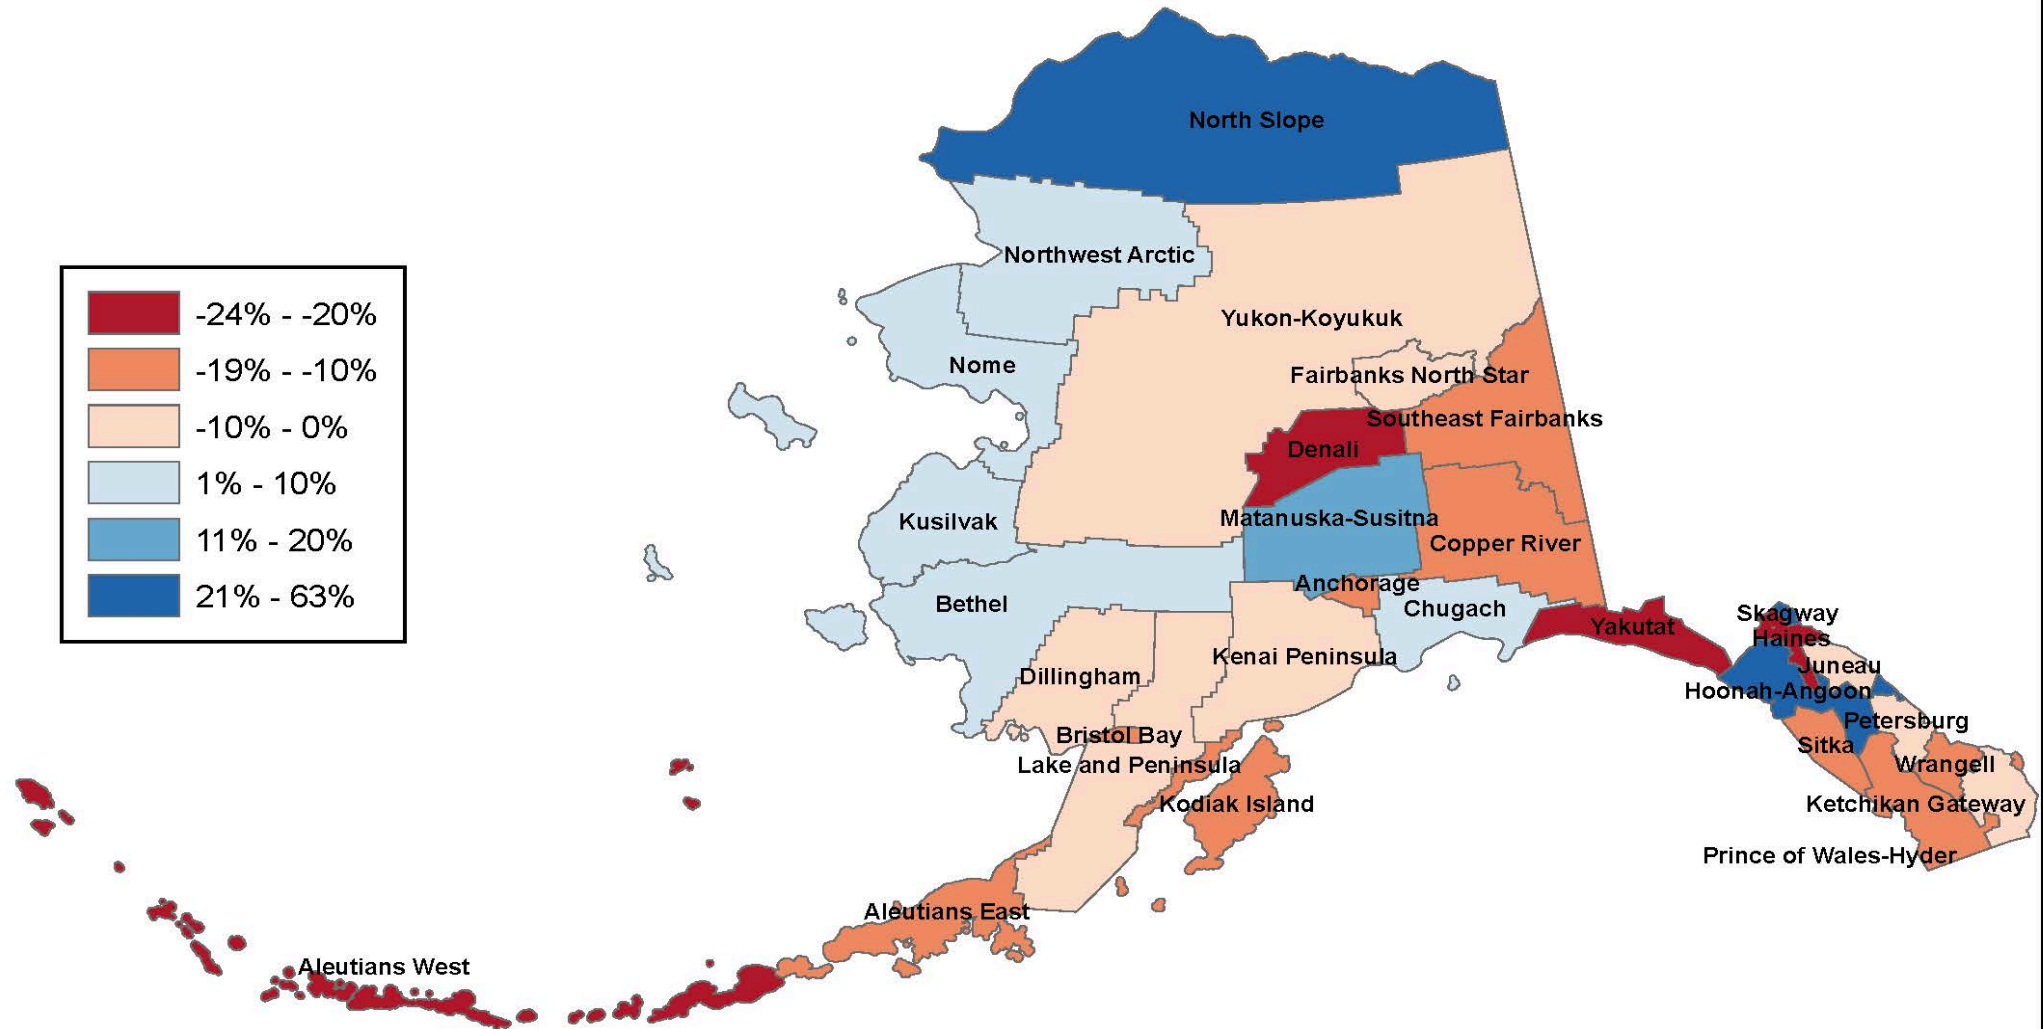

Percent Change of 0-17 Population, 2010 -2020