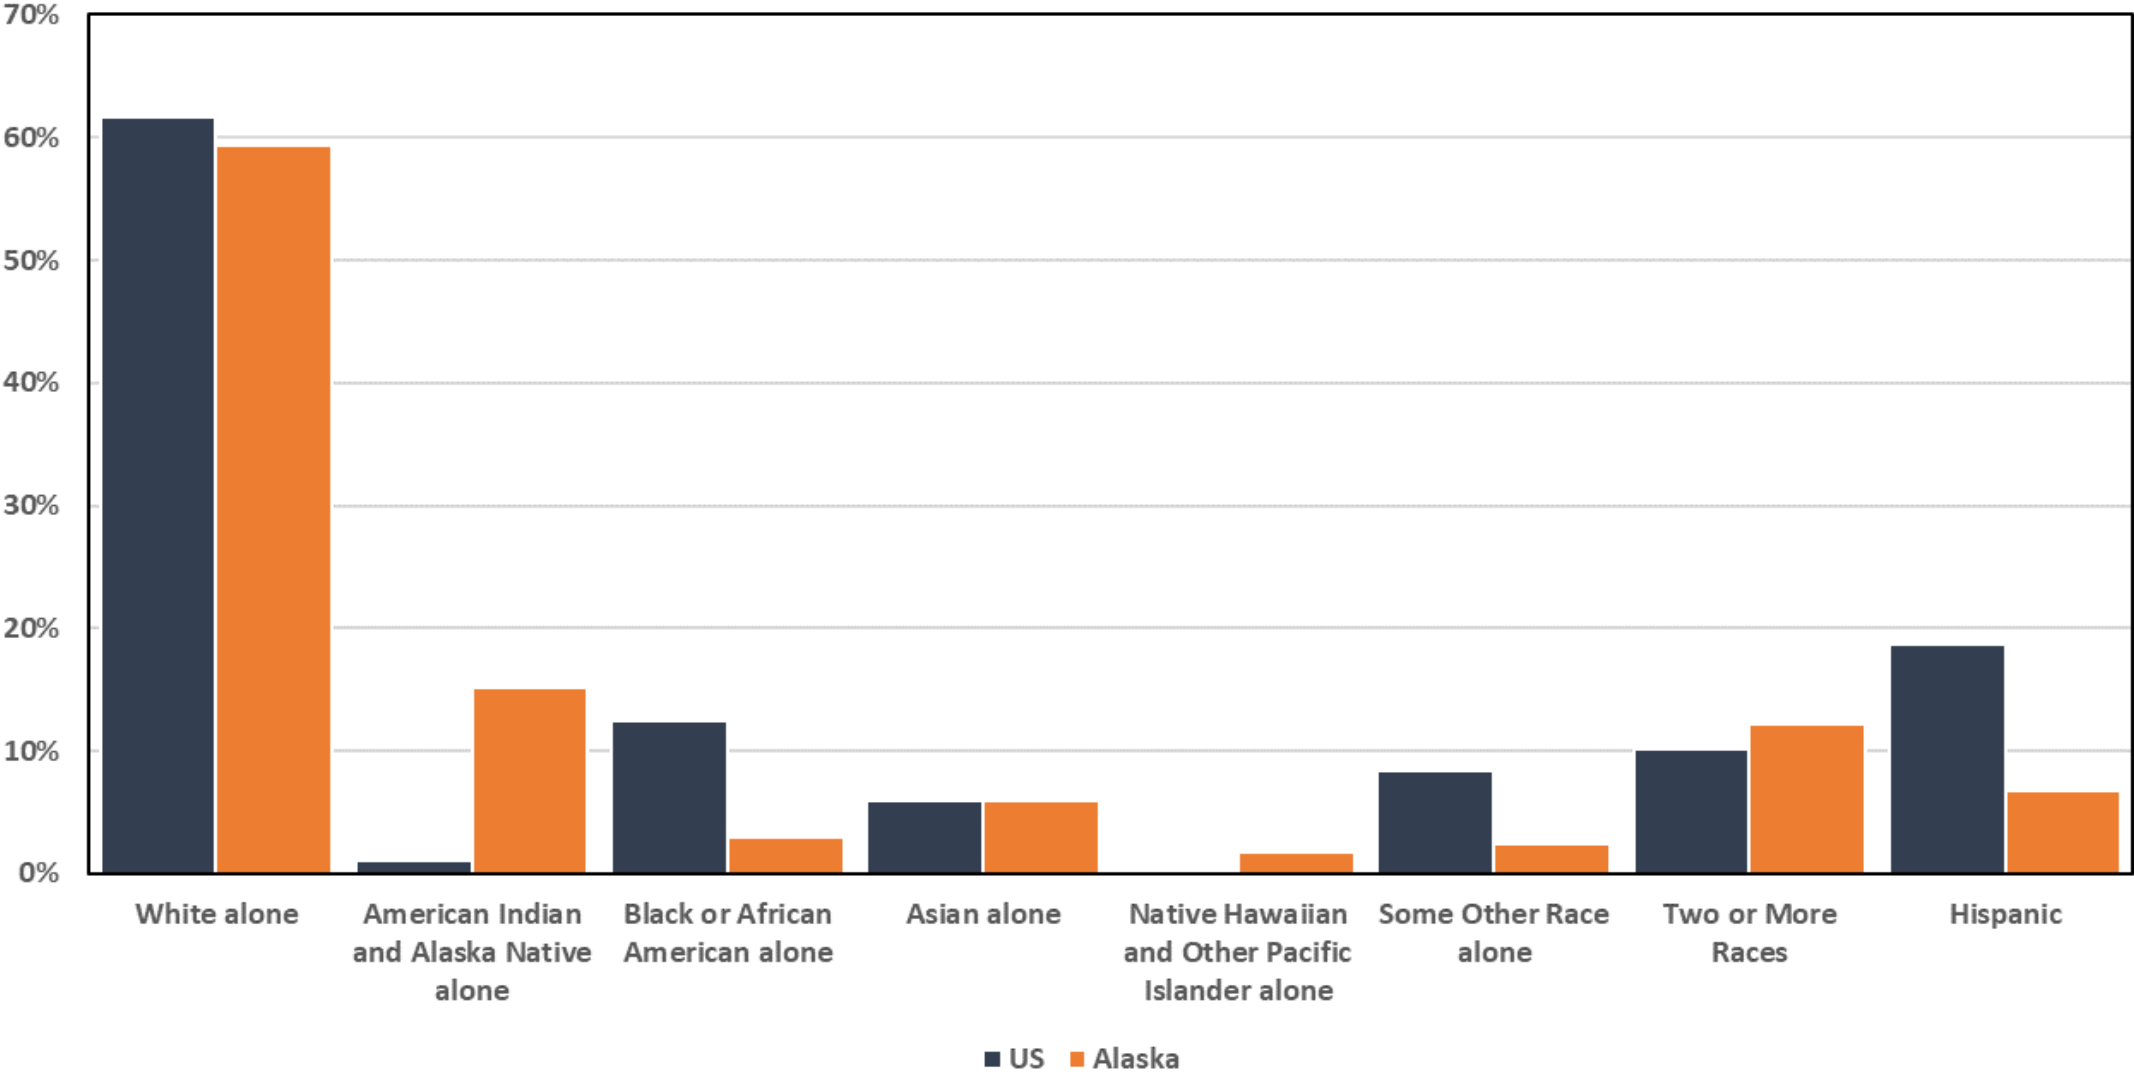

2020 Percent of Population by Race, US and Alaska