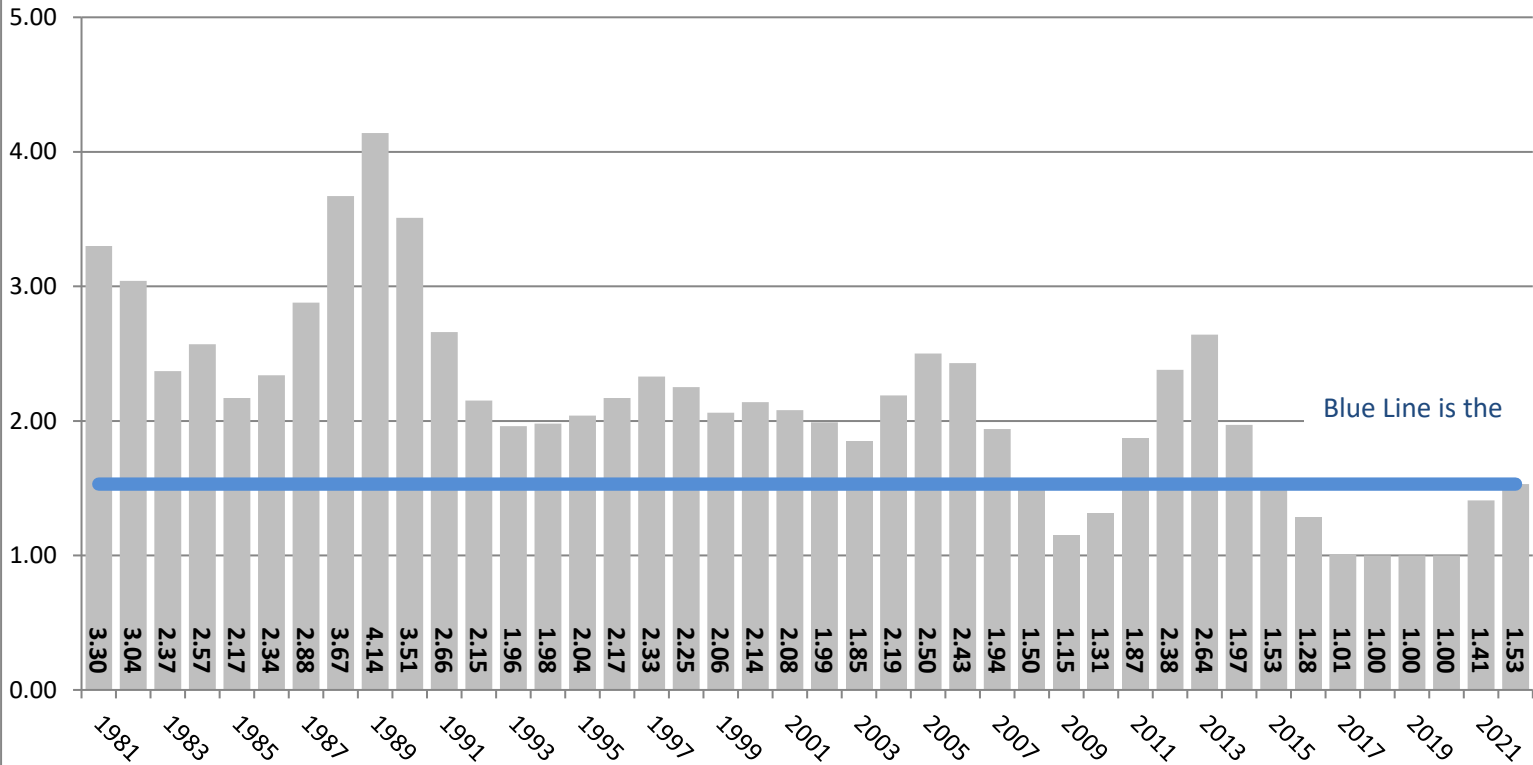

Alaska Unemployment Insurance Program Average Employer Tax Rate 1981 - 2022

Alaska Department of Labor and Workforce Development, Research and Analysis Section 12.01.2021