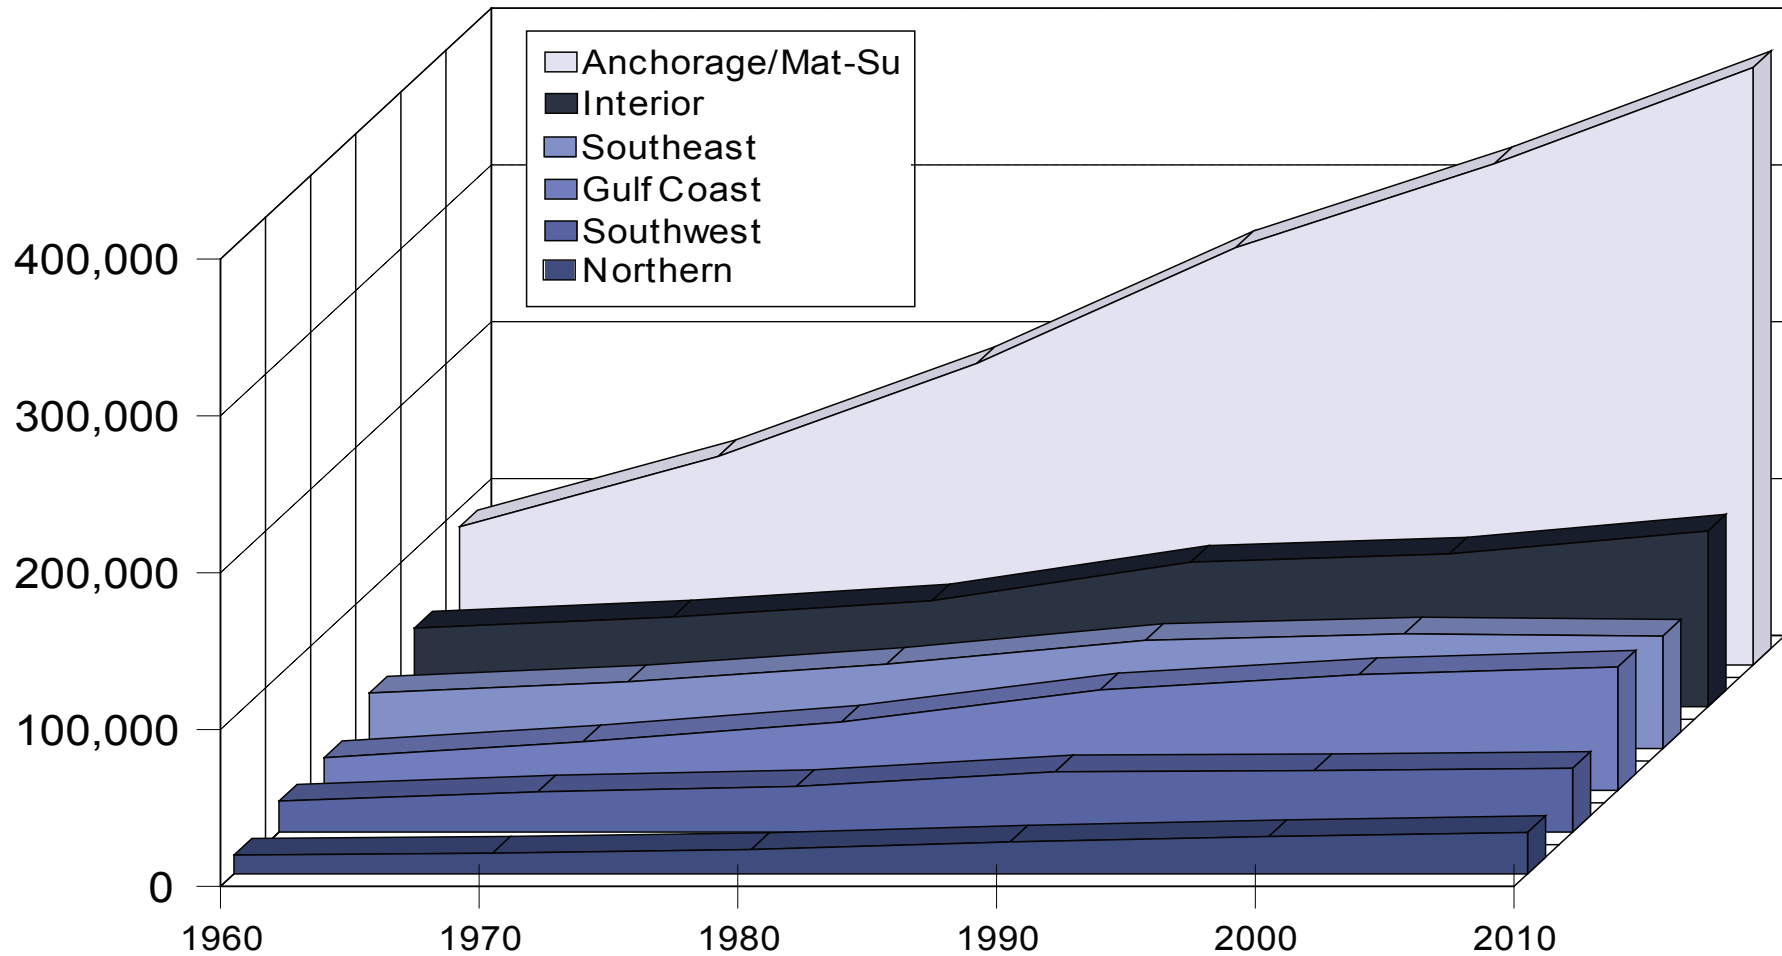

Alaska Population by Age and Sex, 2010 Census

Source: Alaska Department of Labor & Workforce Development, Research and Analysis Section

Estimated Alaska Native Population by Age and Sex, 2000

Source: Alaska Department of Labor & Workforce Development, Research and Analysis Section

Projected Alaska Native Population by Age and Sex, 2010

Source: Alaska Department of Labor & Workforce Development, Research and Analysis Section

Population by Region

Population by Labor Market Region

1960, 1970, 1980, 1990, 2000, 2010

Source: Alaska Department of Labor & Workforce Development, Research and Analysis Section

Alaska Borough Total Population, 2010

Source: Alaska Department of Labor and Workforce Development, Research and Analysis Section