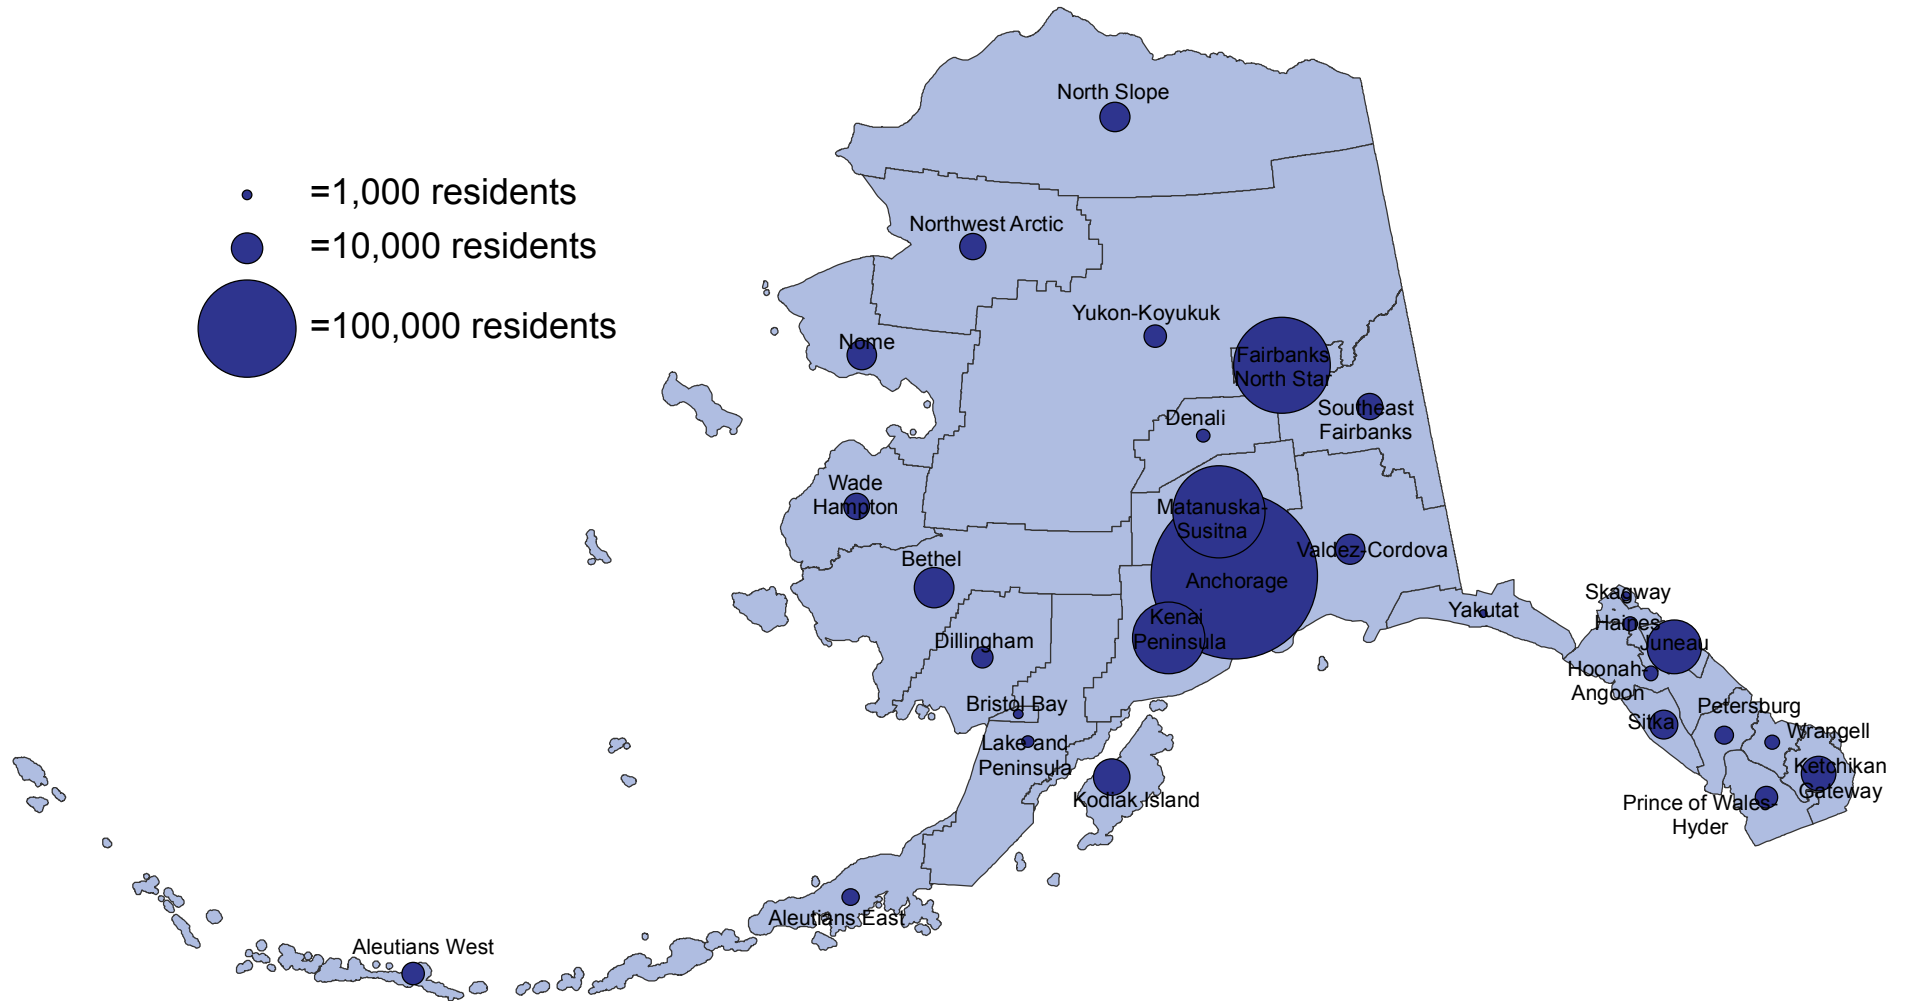

Alaska Borough Total Population, 2010

Source: Alaska Department of Labor and Workforce Development, Research and Analysis Section