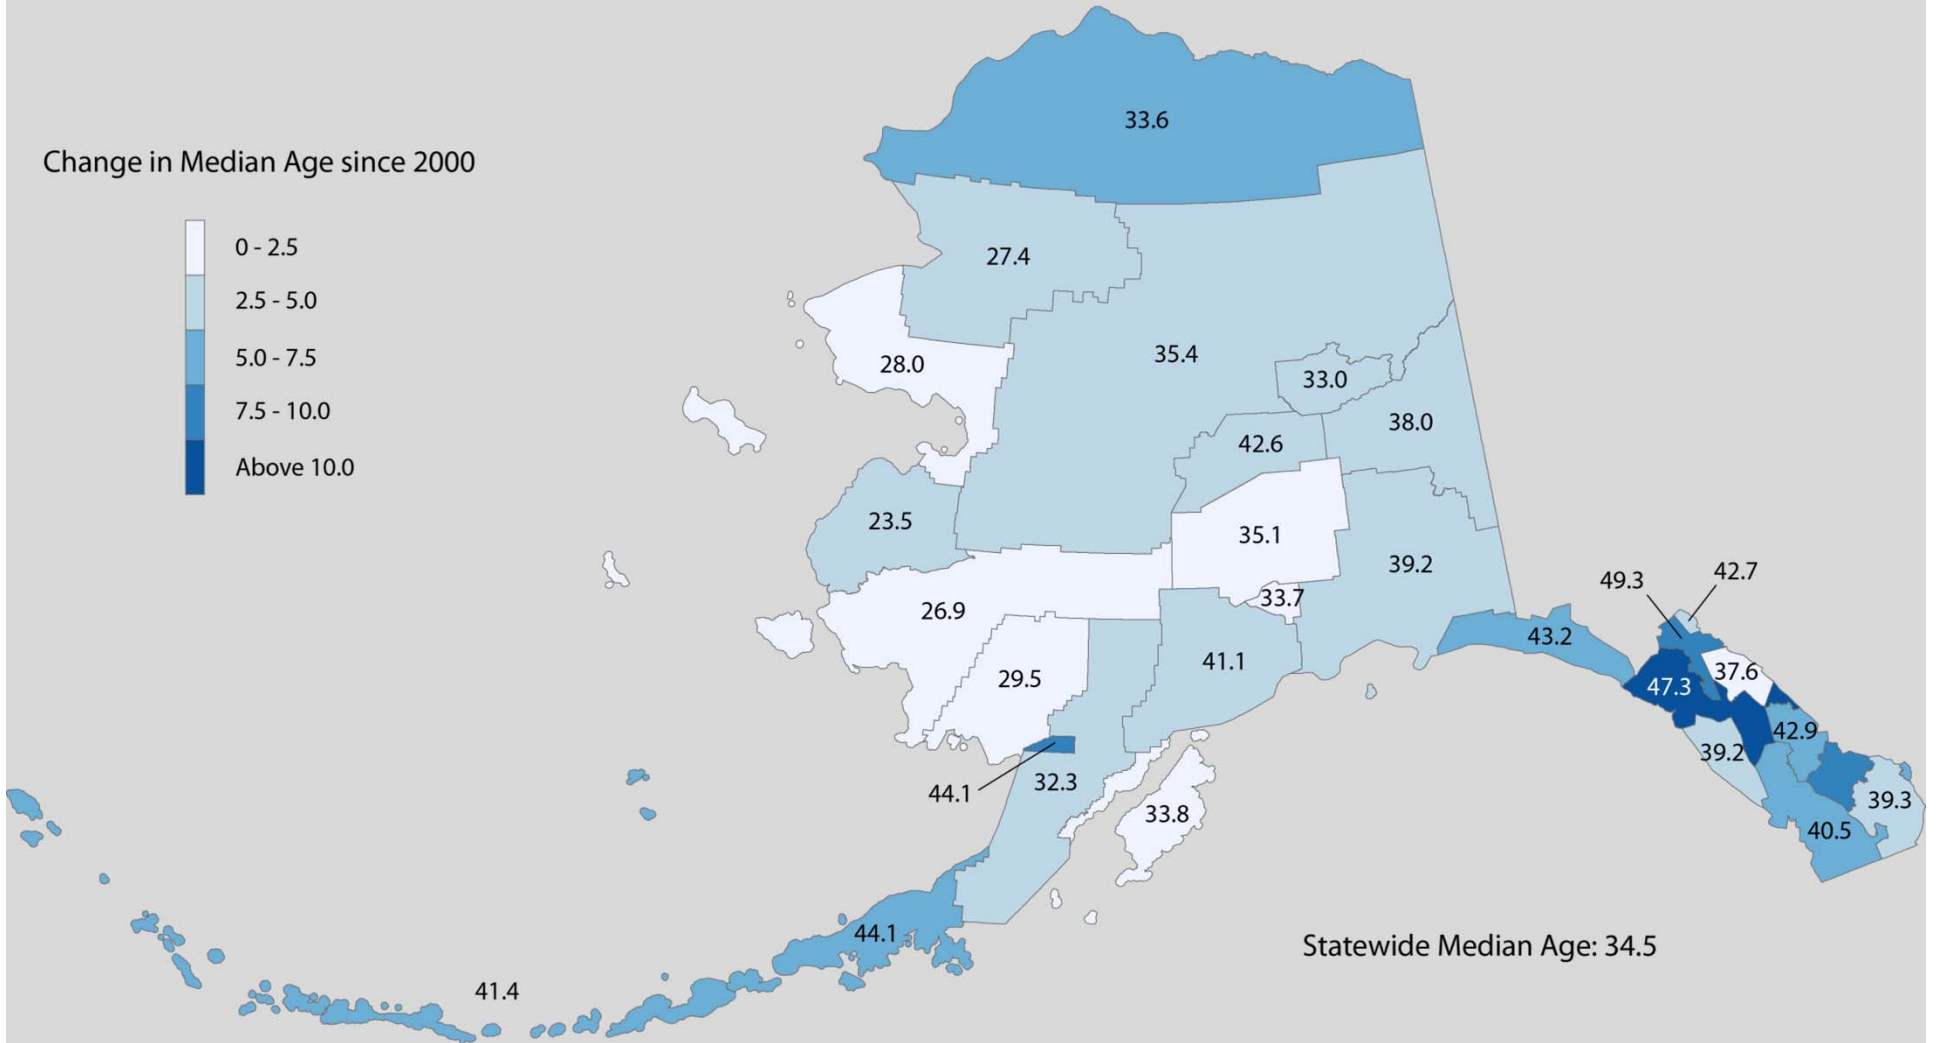

Population Trends for Alaska and Juneau

Juneau Bar Association

Eric Sandberg

Demographer

Alaska Department of Labor and Workforce
Development Demographer

February 12, 2016

Population Estimates 2015

- Alaska – 737,625
 - Up 271 people over 2014 (0.04%)
- Southeast Region – 74,395
 - Down 165 people since 2014 (-0.22%)
- City and Borough of Juneau – 33,277
 - Up 119 people over 2014 (0.36%)

Alaska Total Population 1946 - 2015

Alaska Components of Change 1947 - 2015

Alaska Male/Female by single year of age (%) 2015

Alaska Males per 100 Females 1890 - 2015

Alaska Economic Regions

		2015 Estimate	2010 Census	Change	% Change
	Alaska	737,625	710,231	27,394	3.9%
	Anchorage /Mat-Su	399,086	380,821	18,265	4.8%
	Interior	112,818	112,024	797	0.7%
	Gulf Coast	81,111	78,631	2,480	3.2%
	Northern	27,802	26,445	1,357	5.1%
	Southeast	74,395	71,664	2,731	3.8%
	Southwest	42,413	40,649	1,764	4.3%

Alaska Population Cartogram 2015

= 1 Percent of Alaska's Population

Economic Region as a percentage of total population 1910 - 2015

Alaska Median Age by Borough/Census Area 2015

Change in Median Age since 2000

Last Update: 1/13/2016

View the most current population data	Graph: Population Change for Alaska 1947 to 2015	Graph: Alaska Population 1946 to 2015	A History of Alaska Population Settlement
---------------------------------------	--	---------------------------------------	---