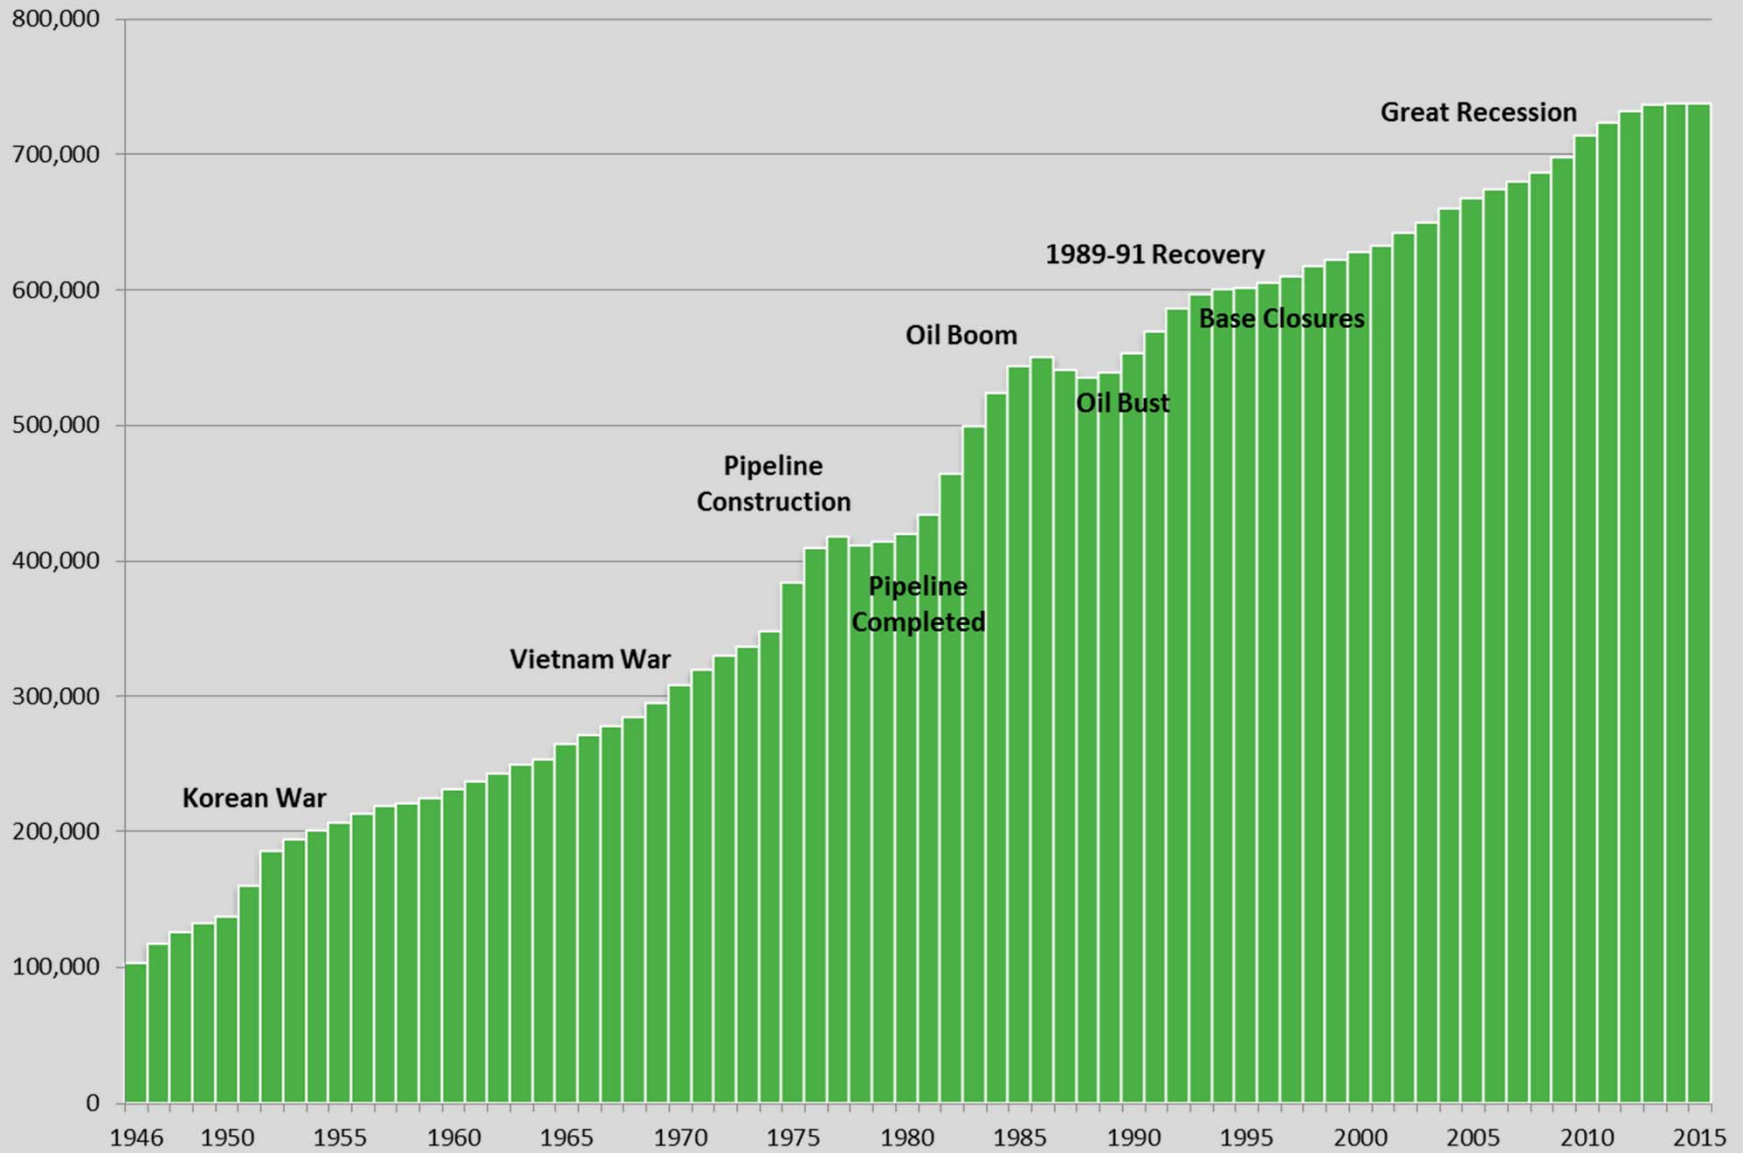

Alaska Total Population 1946 - 2015