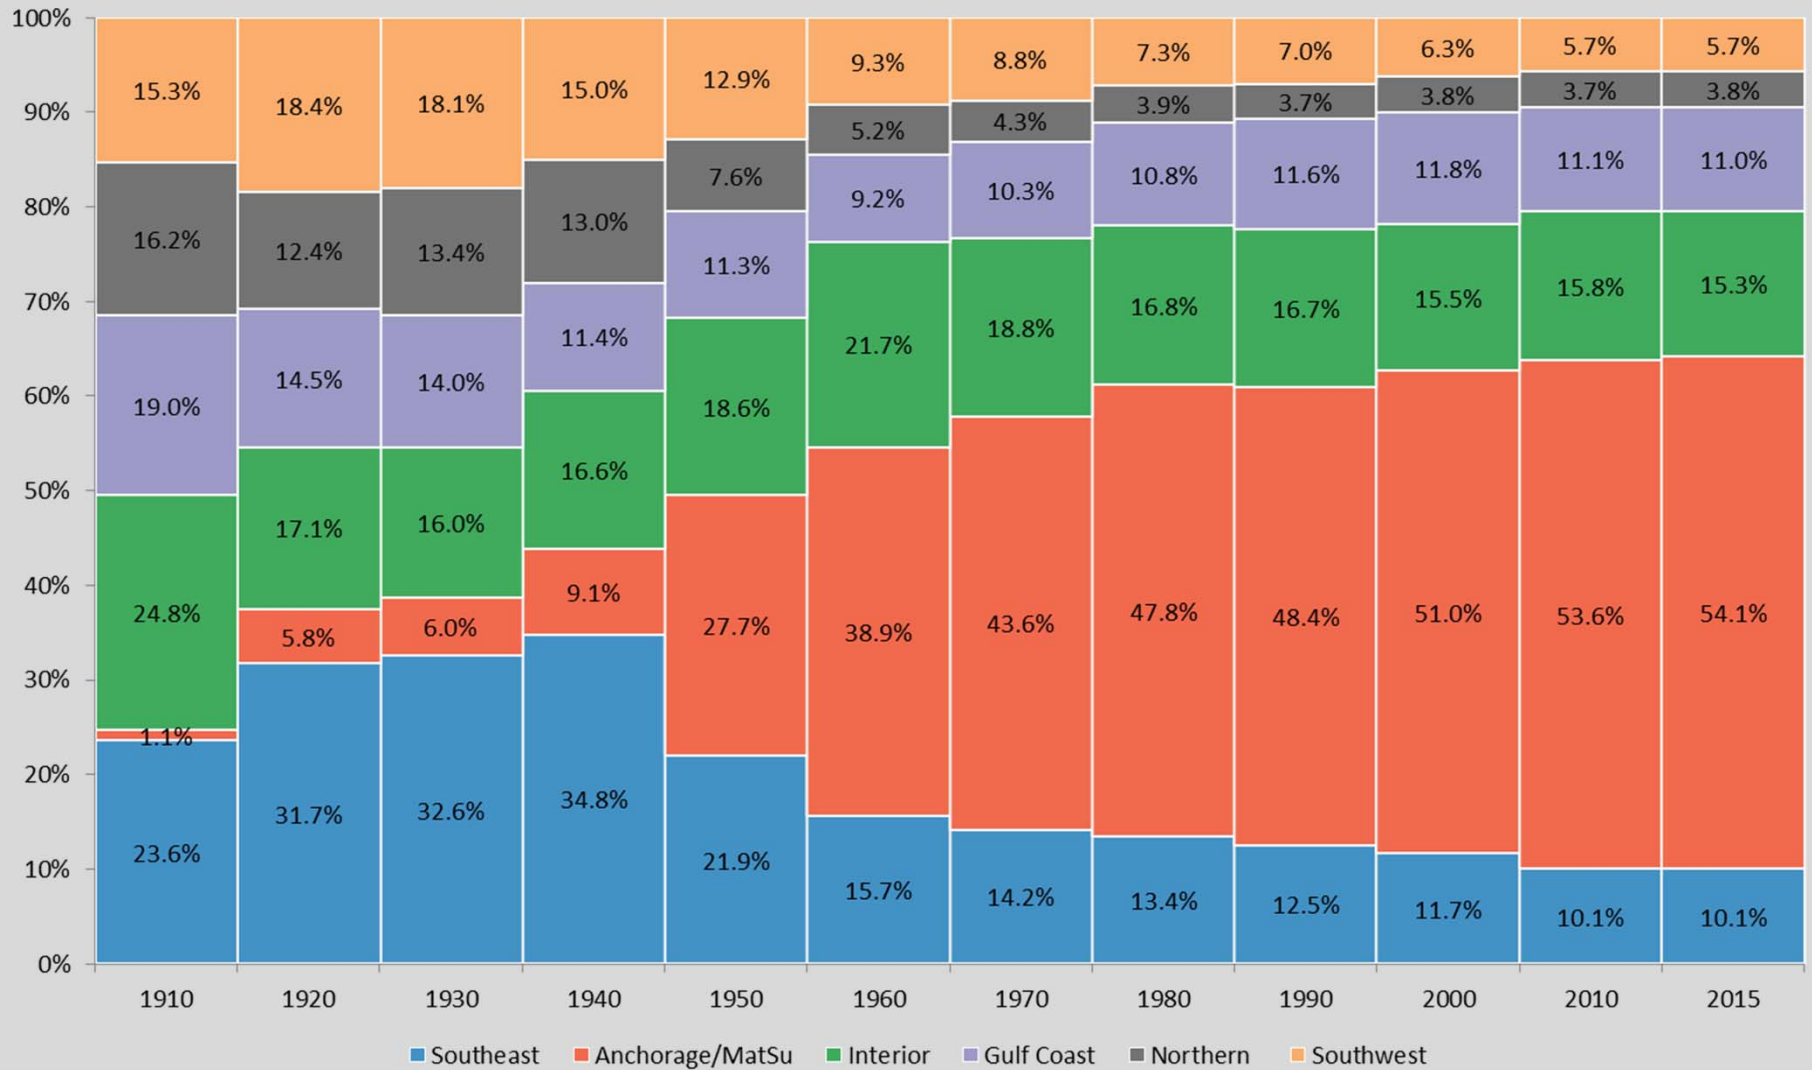

Population Trends for Alaska and Juneau

Juneau Bar Association

Eric Sandberg

Demographer

Alaska Department of Labor and Workforce
Development Demographer

February 12, 2016

Population Estimates 2015

- Alaska – 737,625
 - Up 271 people over 2014 (0.04%)
- Southeast Region – 74,395
 - Down 165 people since 2014 (-0.22%)
- City and Borough of Juneau – 33,277
 - Up 119 people over 2014 (0.36%)

Headlines 2015

- Statewide Net Migration Loss
 - 6,774 more people left state than arrived
- Anchorage loses population
 - Down 1,458 people since 2014
- Mat-Su over 100K, passed Fairbanks North Star to become 2nd largest borough

Alaska Total Population 1946 - 2015

Alaska Components of Change 1947 - 2015

Alaska Male/Female by single year of age (%) 2015

Alaska Males per 100 Females 1890 - 2015

Alaska Economic Regions

		2015 Estimate	2010 Census	Change	% Change
	Alaska	737,625	710,231	27,394	3.9%
	Anchorage /Mat-Su	399,086	380,821	18,265	4.8%
	Interior	112,818	112,024	797	0.7%
	Gulf Coast	81,111	78,631	2,480	3.2%
	Northern	27,802	26,445	1,357	5.1%
	Southeast	74,395	71,664	2,731	3.8%
	Southwest	42,413	40,649	1,764	4.3%

Alaska Population Cartogram 2015

= 1 Percent of Alaska's Population

Economic Region as a percentage of total population 1910 - 2015

Alaska Median Age by Borough/Census Area 2015

Change in Median Age since 2000