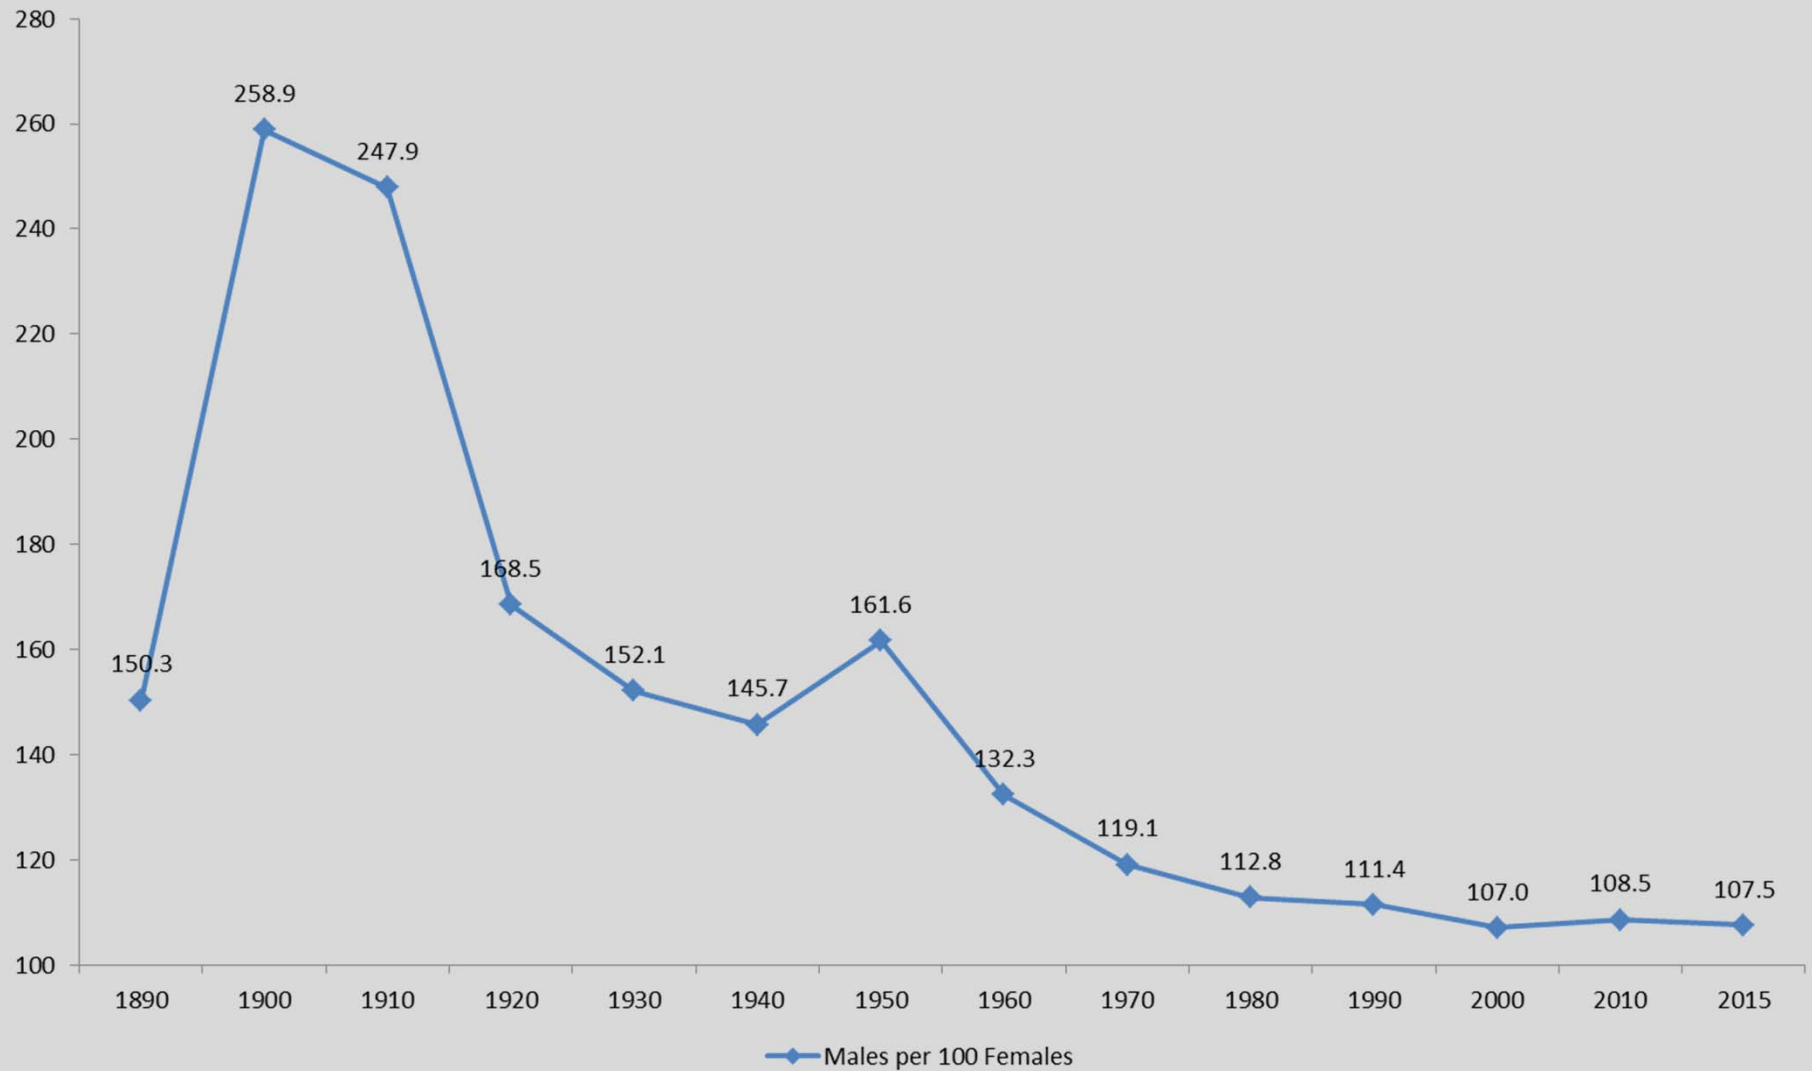

Population Trends for Alaska and Juneau

Juneau Bar Association

Eric Sandberg

Demographer

Alaska Department of Labor and Workforce
Development Demographer

February 12, 2016

Population Estimates 2015

- Alaska – 737,625
 - Up 271 people over 2014 (0.04%)
- Southeast Region – 74,395
 - Down 165 people since 2014 (-0.22%)
- City and Borough of Juneau – 33,277
 - Up 119 people over 2014 (0.36%)

Headlines 2015

- Statewide Net Migration Loss
 - 6,774 more people left state than arrived
- Anchorage loses population
 - Down 1,458 people since 2014
- Mat-Su over 100K, passed Fairbanks North Star to become 2nd largest borough

Alaska Total Population 1946 - 2015

Alaska Components of Change 1947 - 2015

Alaska Male/Female by single year of age (%) 2015

Alaska Males per 100 Females 1890 - 2015

Alaska Economic Regions

		2015 Estimate	2010 Census	Change	% Change
	Alaska	737,625	710,231	27,394	3.9%
	Anchorage /Mat-Su	399,086	380,821	18,265	4.8%
	Interior	112,818	112,024	797	0.7%
	Gulf Coast	81,111	78,631	2,480	3.2%
	Northern	27,802	26,445	1,357	5.1%
	Southeast	74,395	71,664	2,731	3.8%
	Southwest	42,413	40,649	1,764	4.3%

Alaska Population Cartogram 2015

= 1 Percent of Alaska's Population

Economic Region as a percentage of total population 1910 - 2015

Alaska Median Age by Borough/Census Area 2015

Change in Median Age since 2000