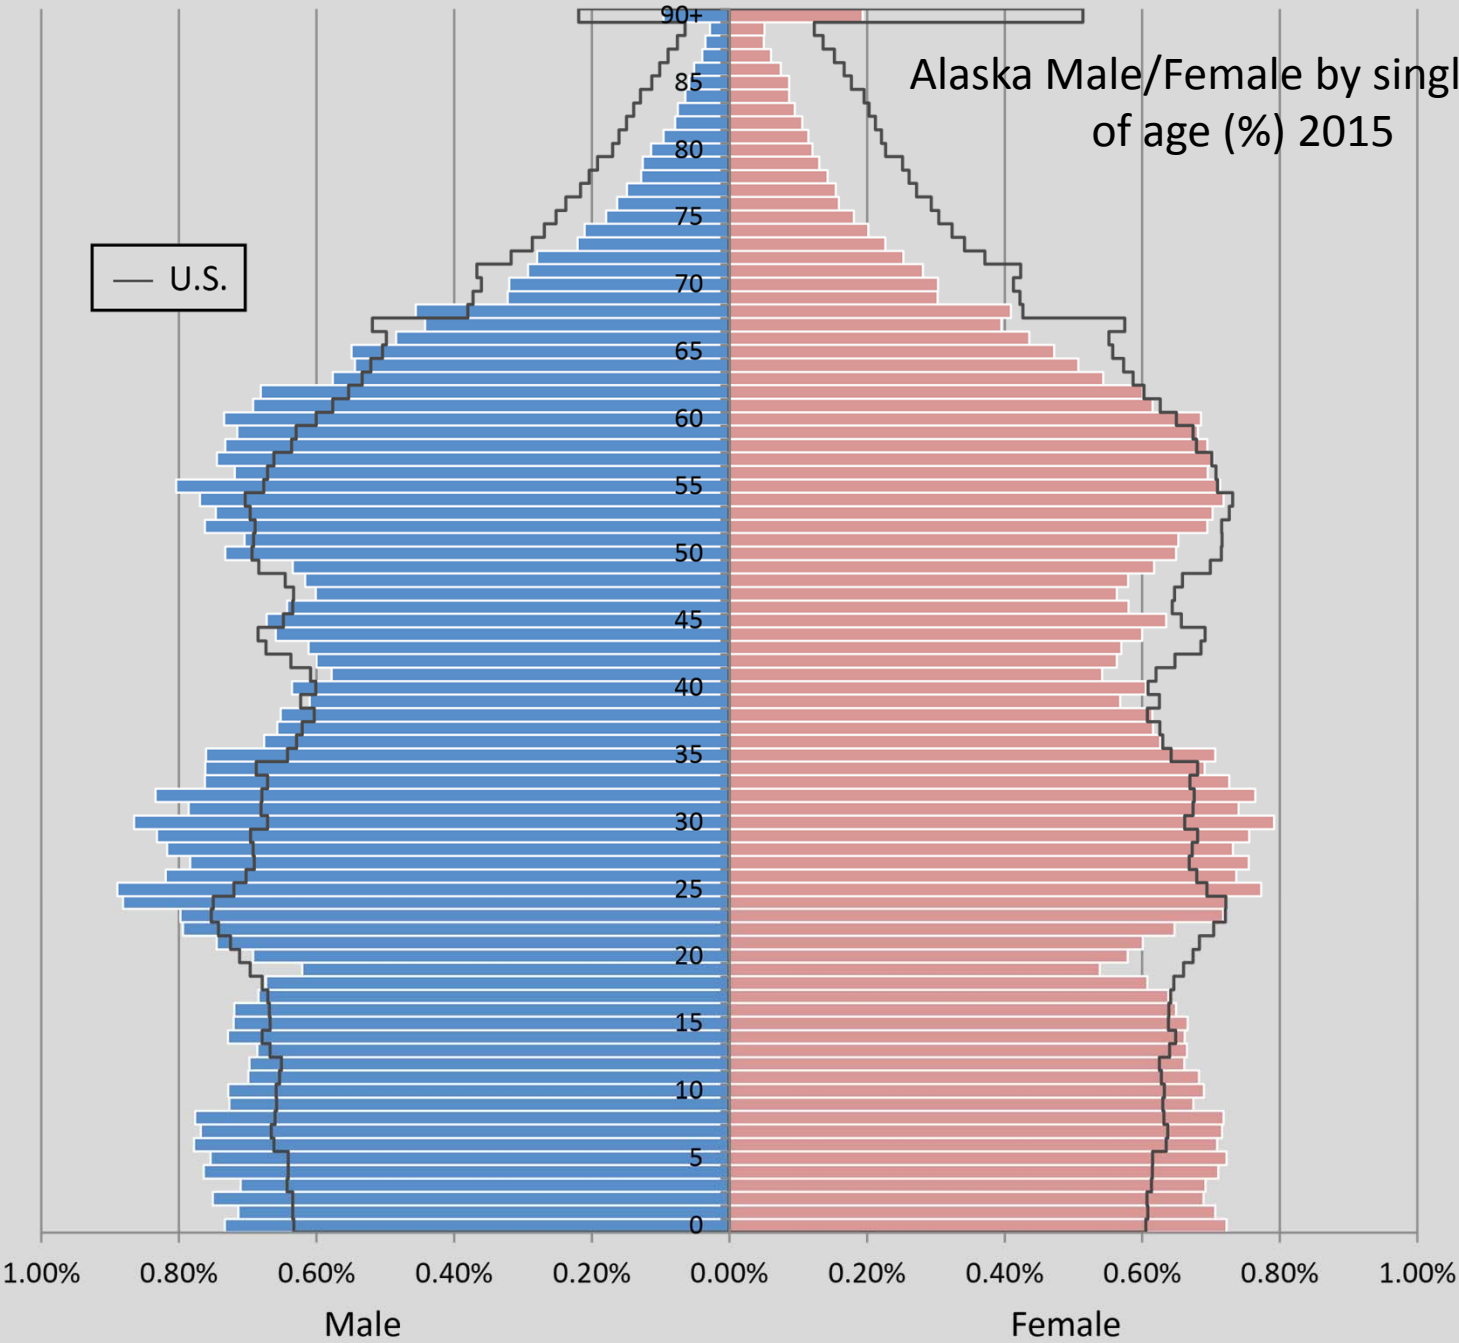

Population Trends for Alaska and Juneau

Juneau Bar Association

Eric Sandberg

Demographer

Alaska Department of Labor and Workforce
Development Demographer

February 12, 2016

Population Estimates 2015

- Alaska – 737,625
 - Up 271 people over 2014 (0.04%)
- Southeast Region – 74,395
 - Down 165 people since 2014 (-0.22%)
- City and Borough of Juneau – 33,277
 - Up 119 people over 2014 (0.36%)

Headlines 2015

- Statewide Net Migration Loss
 - 6,774 more people left state than arrived
- Anchorage loses population
 - Down 1,458 people since 2014
- Mat-Su over 100K, passed Fairbanks North Star to become 2nd largest borough

Alaska Total Population 1946 - 2015

Alaska Components of Change 1947 - 2015

Alaska Male/Female by single year of age (%) 2015

Alaska Males per 100 Females 1890 - 2015

Alaska Economic Regions

		2015 Estimate	2010 Census	Change	% Change
	Alaska	737,625	710,231	27,394	3.9%
	Anchorage /Mat-Su	399,086	380,821	18,265	4.8%
	Interior	112,818	112,024	797	0.7%
	Gulf Coast	81,111	78,631	2,480	3.2%
	Northern	27,802	26,445	1,357	5.1%
	Southeast	74,395	71,664	2,731	3.8%
	Southwest	42,413	40,649	1,764	4.3%

Alaska Population Cartogram 2015

= 1 Percent of Alaska's Population

Economic Region as a percentage of total population 1910 - 2015

Alaska Median Age by Borough/Census Area 2015

Change in Median Age since 2000