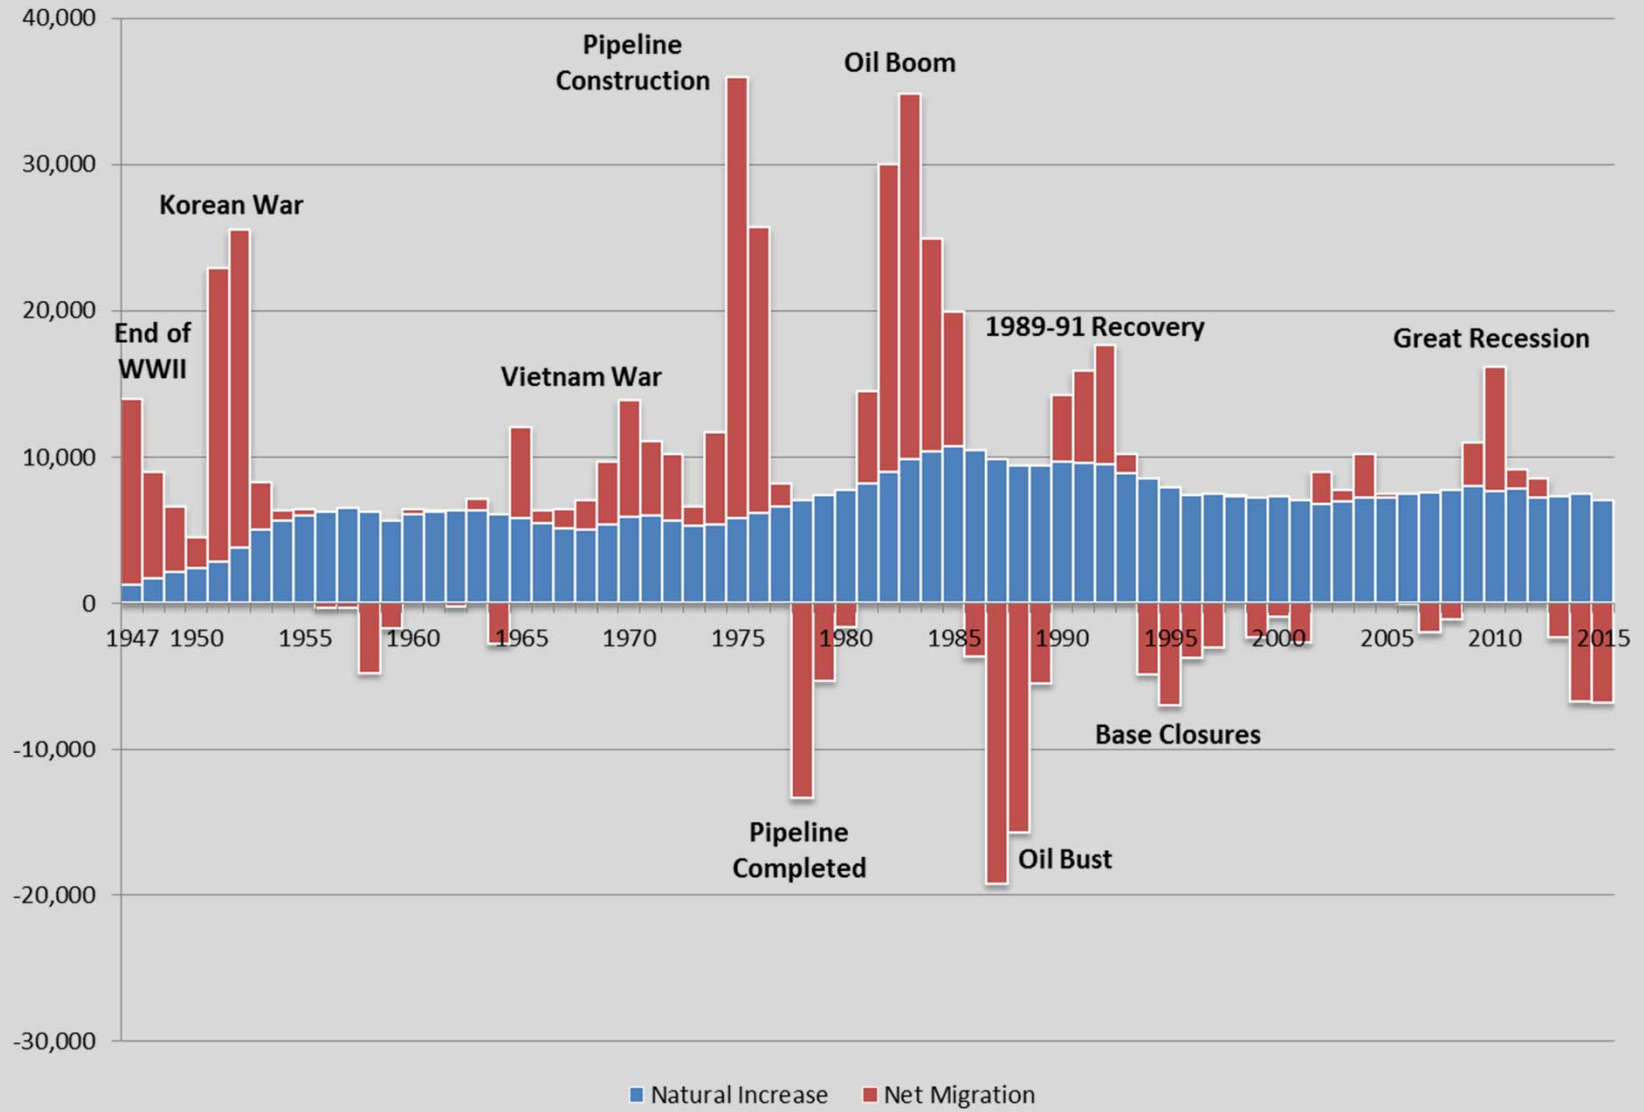

Alaska Components of Change 1947 - 2015