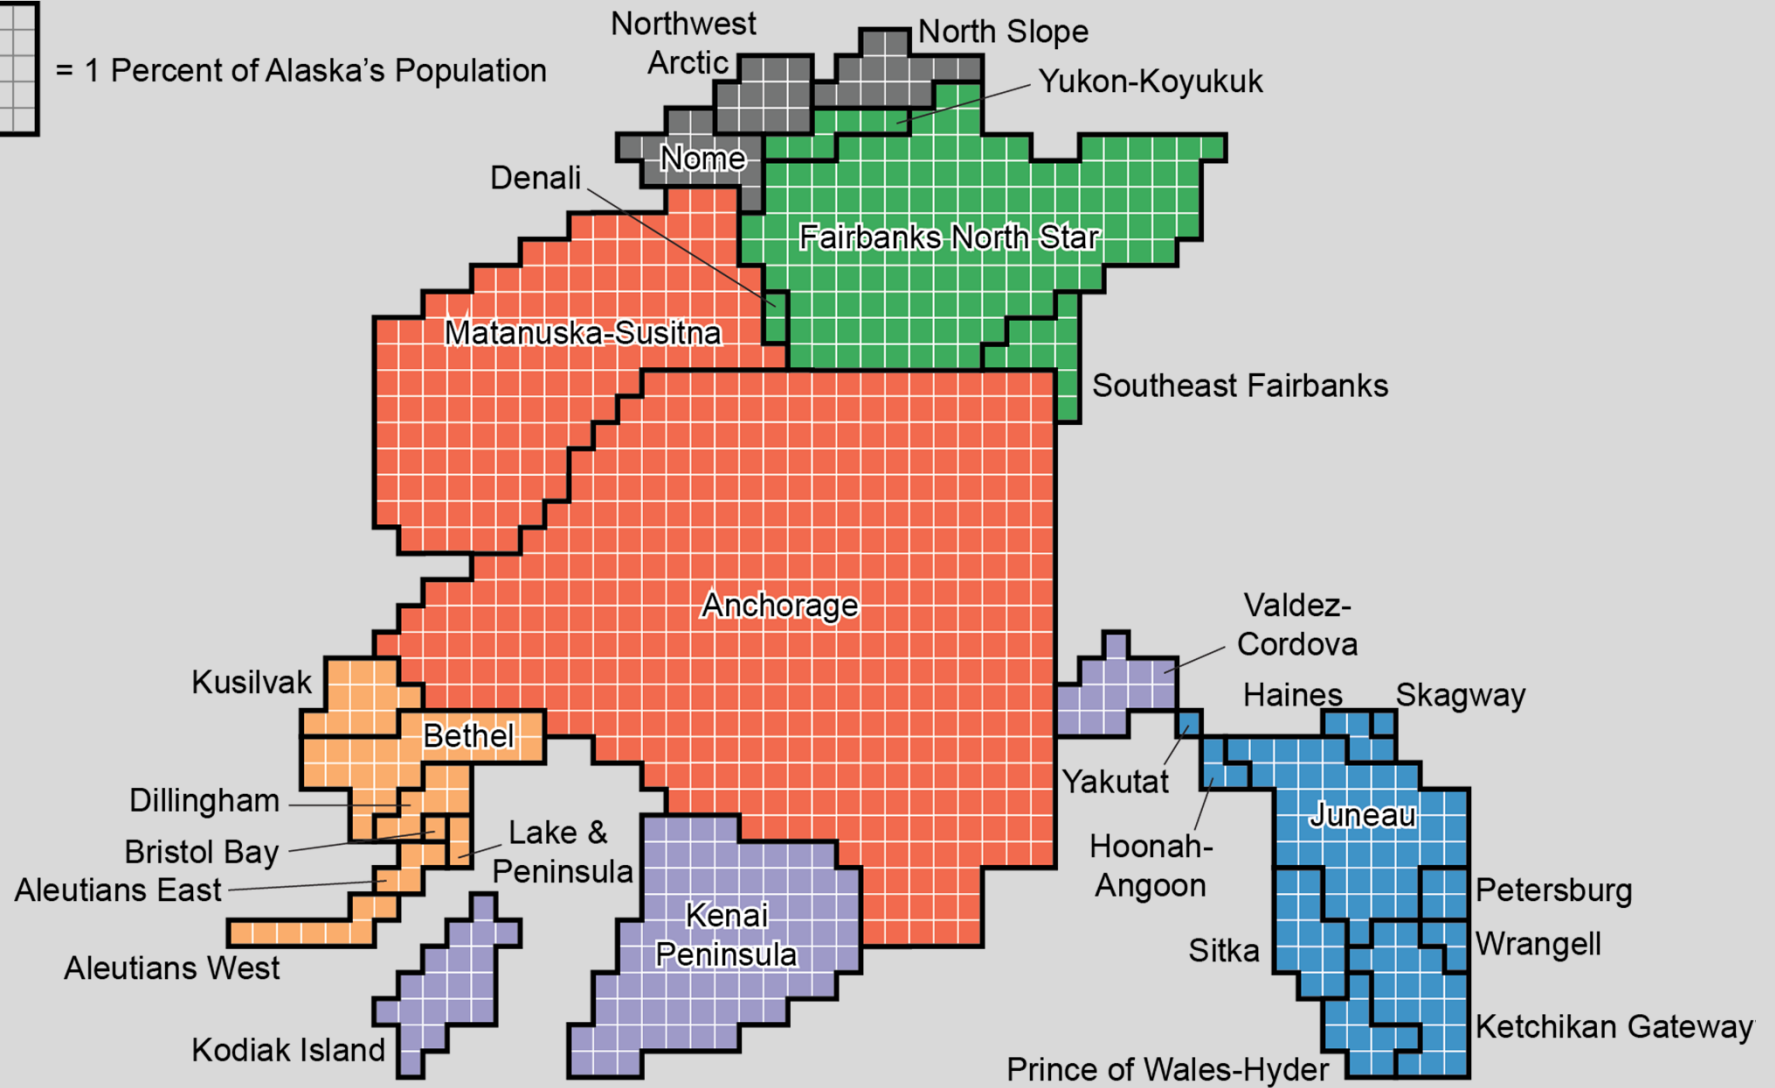

Population Trends for Alaska and Juneau

Juneau Bar Association

Eric Sandberg

Demographer

Alaska Department of Labor and Workforce
Development Demographer

February 12, 2016

Population Estimates 2015

- Alaska – 737,625
 - Up 271 people over 2014 (0.04%)
- Southeast Region – 74,395
 - Down 165 people since 2014 (-0.22%)
- City and Borough of Juneau – 33,277
 - Up 119 people over 2014 (0.36%)

Headlines 2015

- Statewide Net Migration Loss
 - 6,774 more people left state than arrived
- Anchorage loses population
 - Down 1,458 people since 2014
- Mat-Su over 100K, passed Fairbanks North Star to become 2nd largest borough

Alaska Total Population 1946 - 2015

Alaska Components of Change 1947 - 2015

Alaska Male/Female by single year of age (%) 2015

Alaska Males per 100 Females 1890 - 2015

Alaska Economic Regions

		2015 Estimate	2010 Census	Change	% Change
	Alaska	737,625	710,231	27,394	3.9%
	Anchorage /Mat-Su	399,086	380,821	18,265	4.8%
	Interior	112,818	112,024	797	0.7%
	Gulf Coast	81,111	78,631	2,480	3.2%
	Northern	27,802	26,445	1,357	5.1%
	Southeast	74,395	71,664	2,731	3.8%
	Southwest	42,413	40,649	1,764	4.3%

Alaska Population Cartogram 2015

= 1 Percent of Alaska's Population

Economic Region as a percentage of total population 1910 - 2015

Alaska Median Age by Borough/Census Area 2015

Change in Median Age since 2000