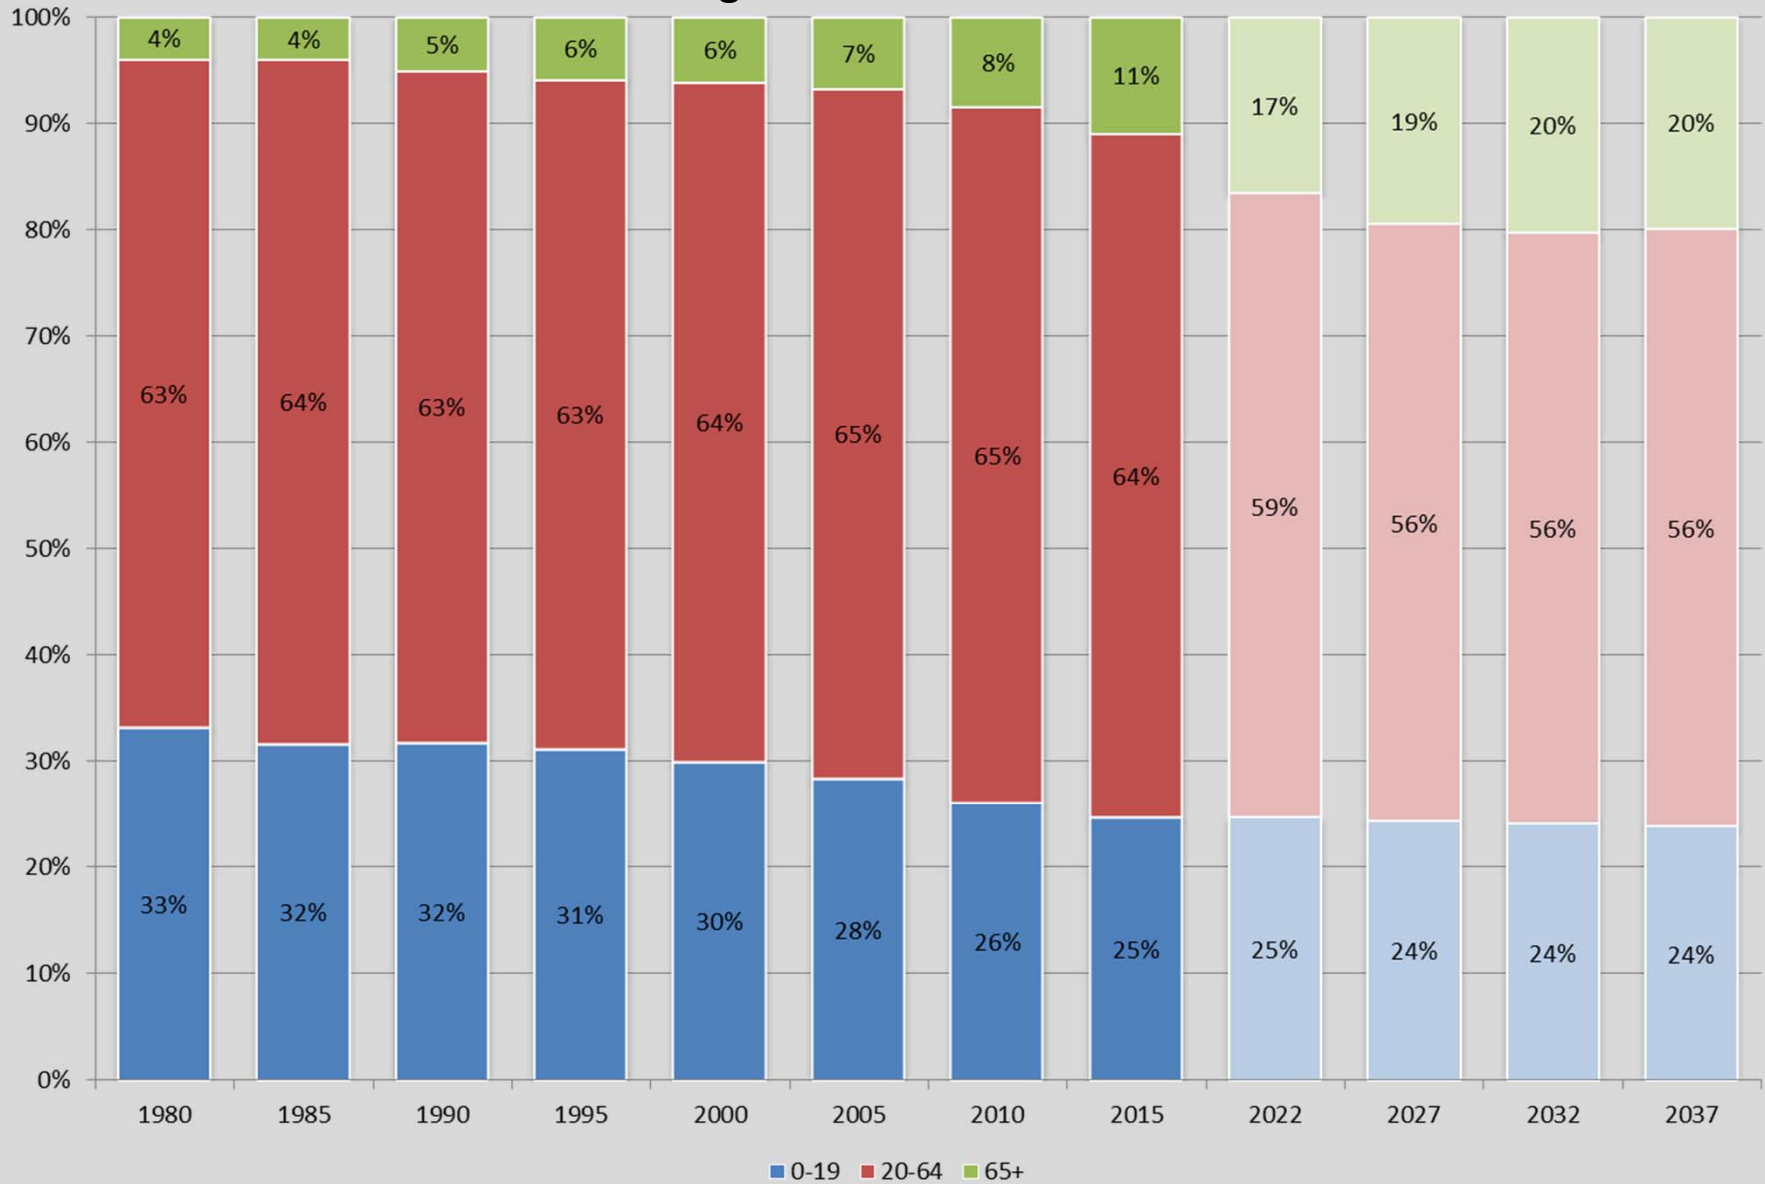

Headlines 2015

- Statewide Net Migration Loss
 - 6,774 more people left state than arrived
- Anchorage loses population
 - Down 1,458 people since 2014
- Mat-Su over 100K, passed Fairbanks North Star to become 2nd largest borough

Alaska Population Cartogram 2015

= 1 Percent of Alaska's Population

Economic Region as a percentage of total population 1910 - 2015

Alaska Median Age by Borough/Census Area 2015

Change in Median Age since 2000

Population Change in Southeast Alaska 2010 - 2015

Juneau Total Population 1970 - 2015

Juneau Components of Change 1970 - 2015

Juneau Age Breakdown 1980 - 2015

laborstats.alaska.gov

Research and Analysis Home X
laborstats.alaska.gov