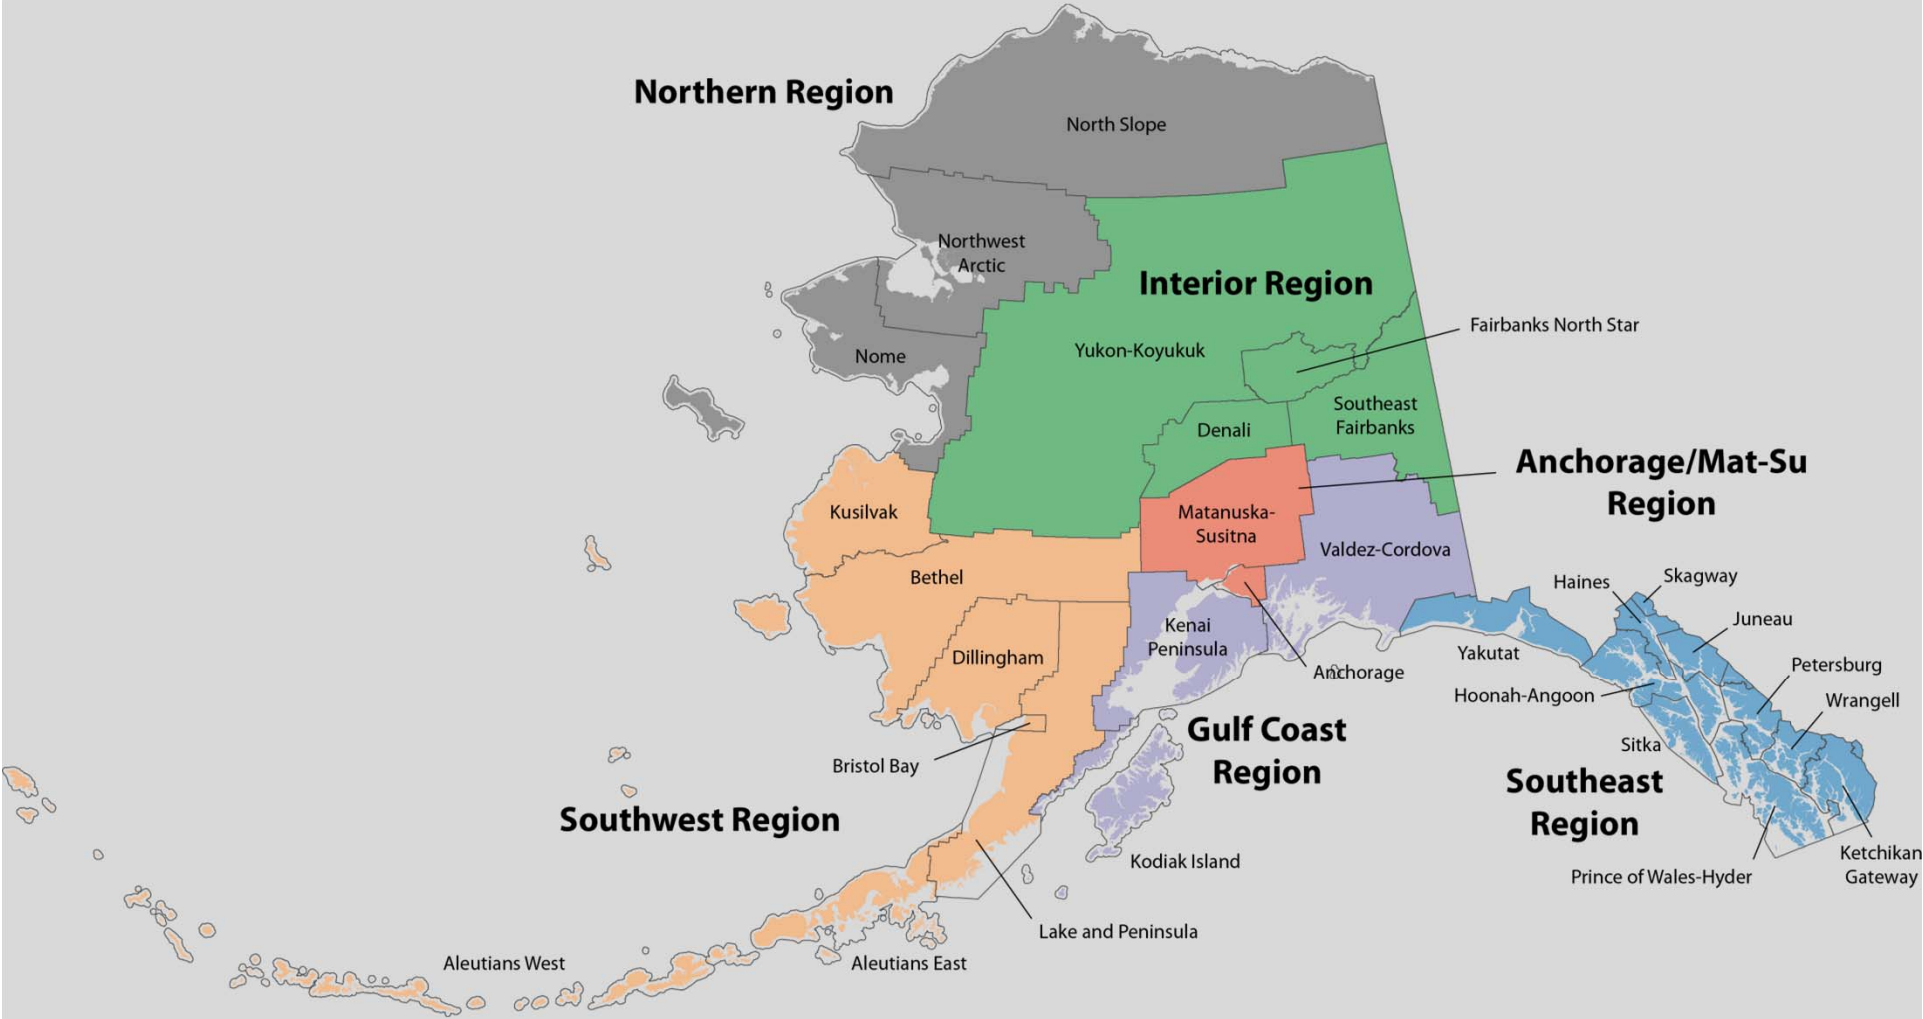

Alaska Economic Regions