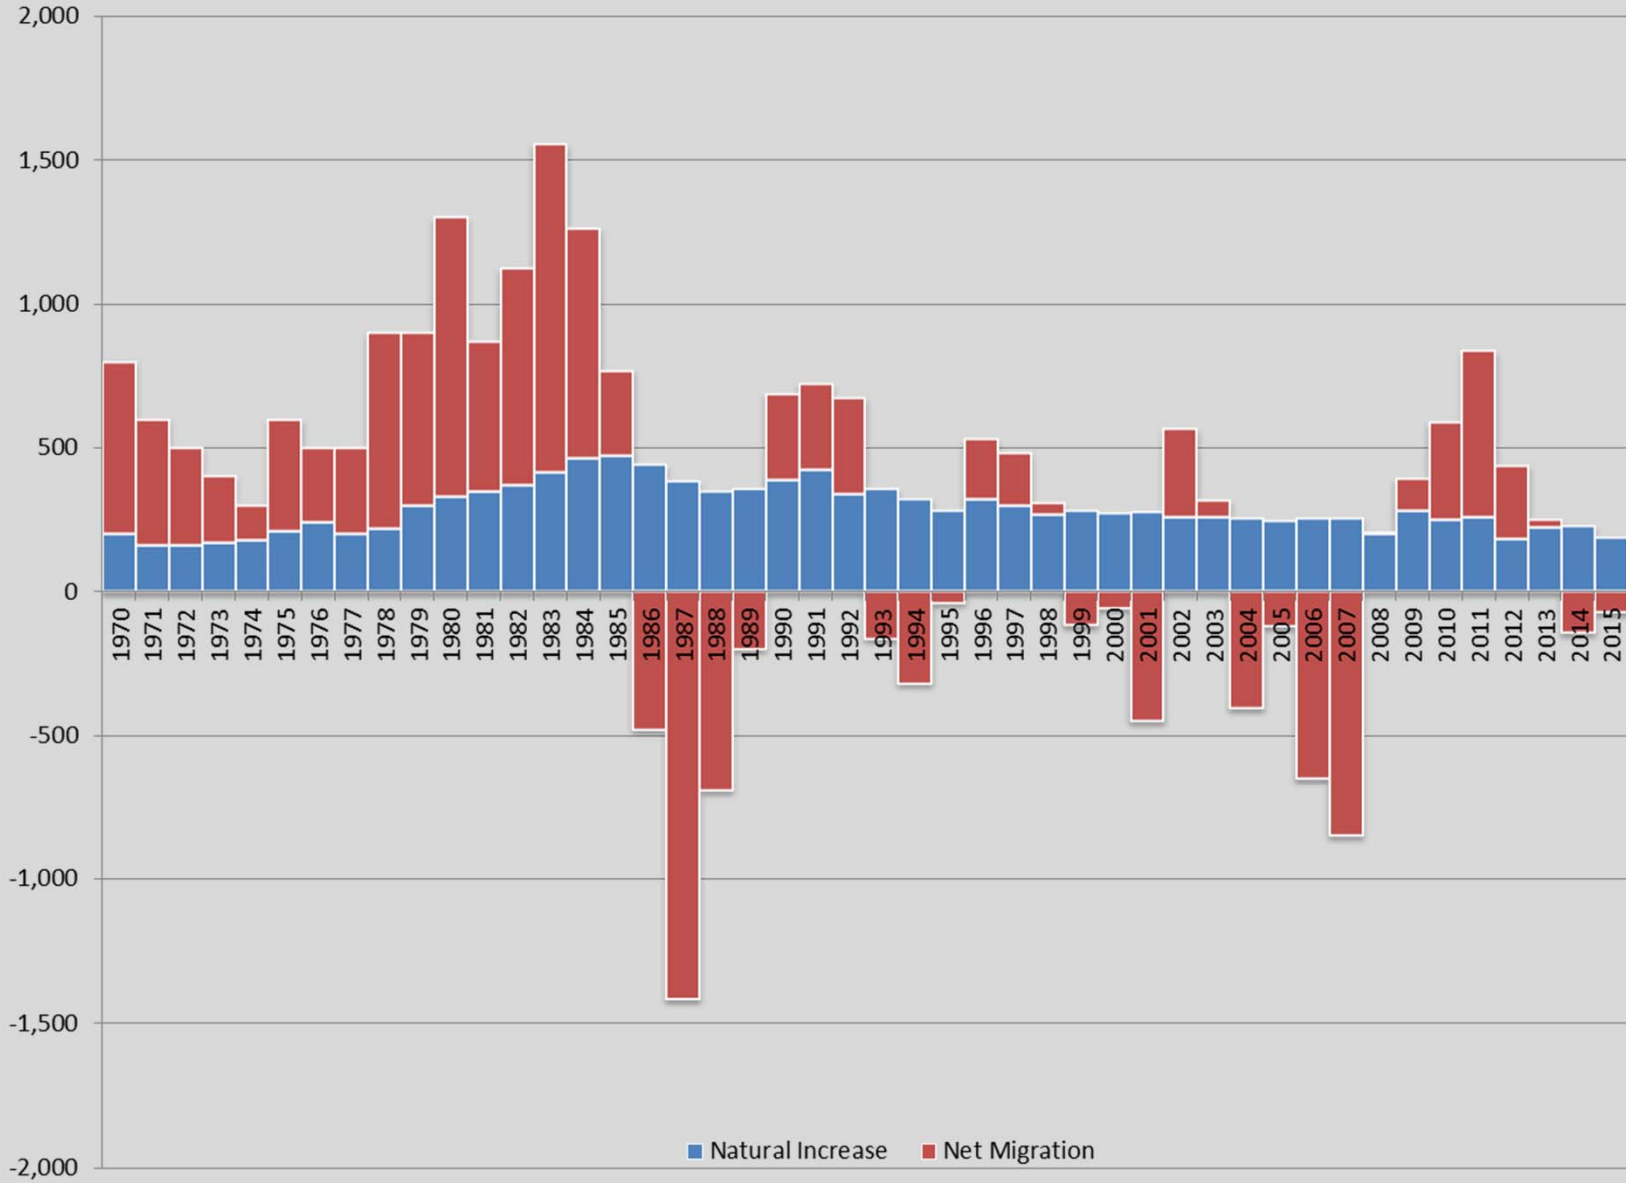

Population Trends for Alaska and Juneau

Juneau Bar Association

Eric Sandberg

Demographer

Alaska Department of Labor and Workforce
Development Demographer

February 12, 2016

Population Estimates 2015

- Alaska – 737,625
 - Up 271 people over 2014 (0.04%)
- Southeast Region – 74,395
 - Down 165 people since 2014 (-0.22%)
- City and Borough of Juneau – 33,277
 - Up 119 people over 2014 (0.36%)

Headlines 2015

- Statewide Net Migration Loss
 - 6,774 more people left state than arrived
- Anchorage loses population
 - Down 1,458 people since 2014
- Mat-Su over 100K, passed Fairbanks North Star to become 2nd largest borough

Alaska Population Cartogram 2015

= 1 Percent of Alaska's Population

Economic Region as a percentage of total population 1910 - 2015

Alaska Median Age by Borough/Census Area 2015

Change in Median Age since 2000

Population Change in Southeast Alaska 2010 - 2015

Juneau Total Population 1970 - 2015

Juneau Components of Change 1970 - 2015

Juneau Age Breakdown 1980 - 2015

laborstats.alaska.gov

Research and Analysis Home X
laborstats.alaska.gov