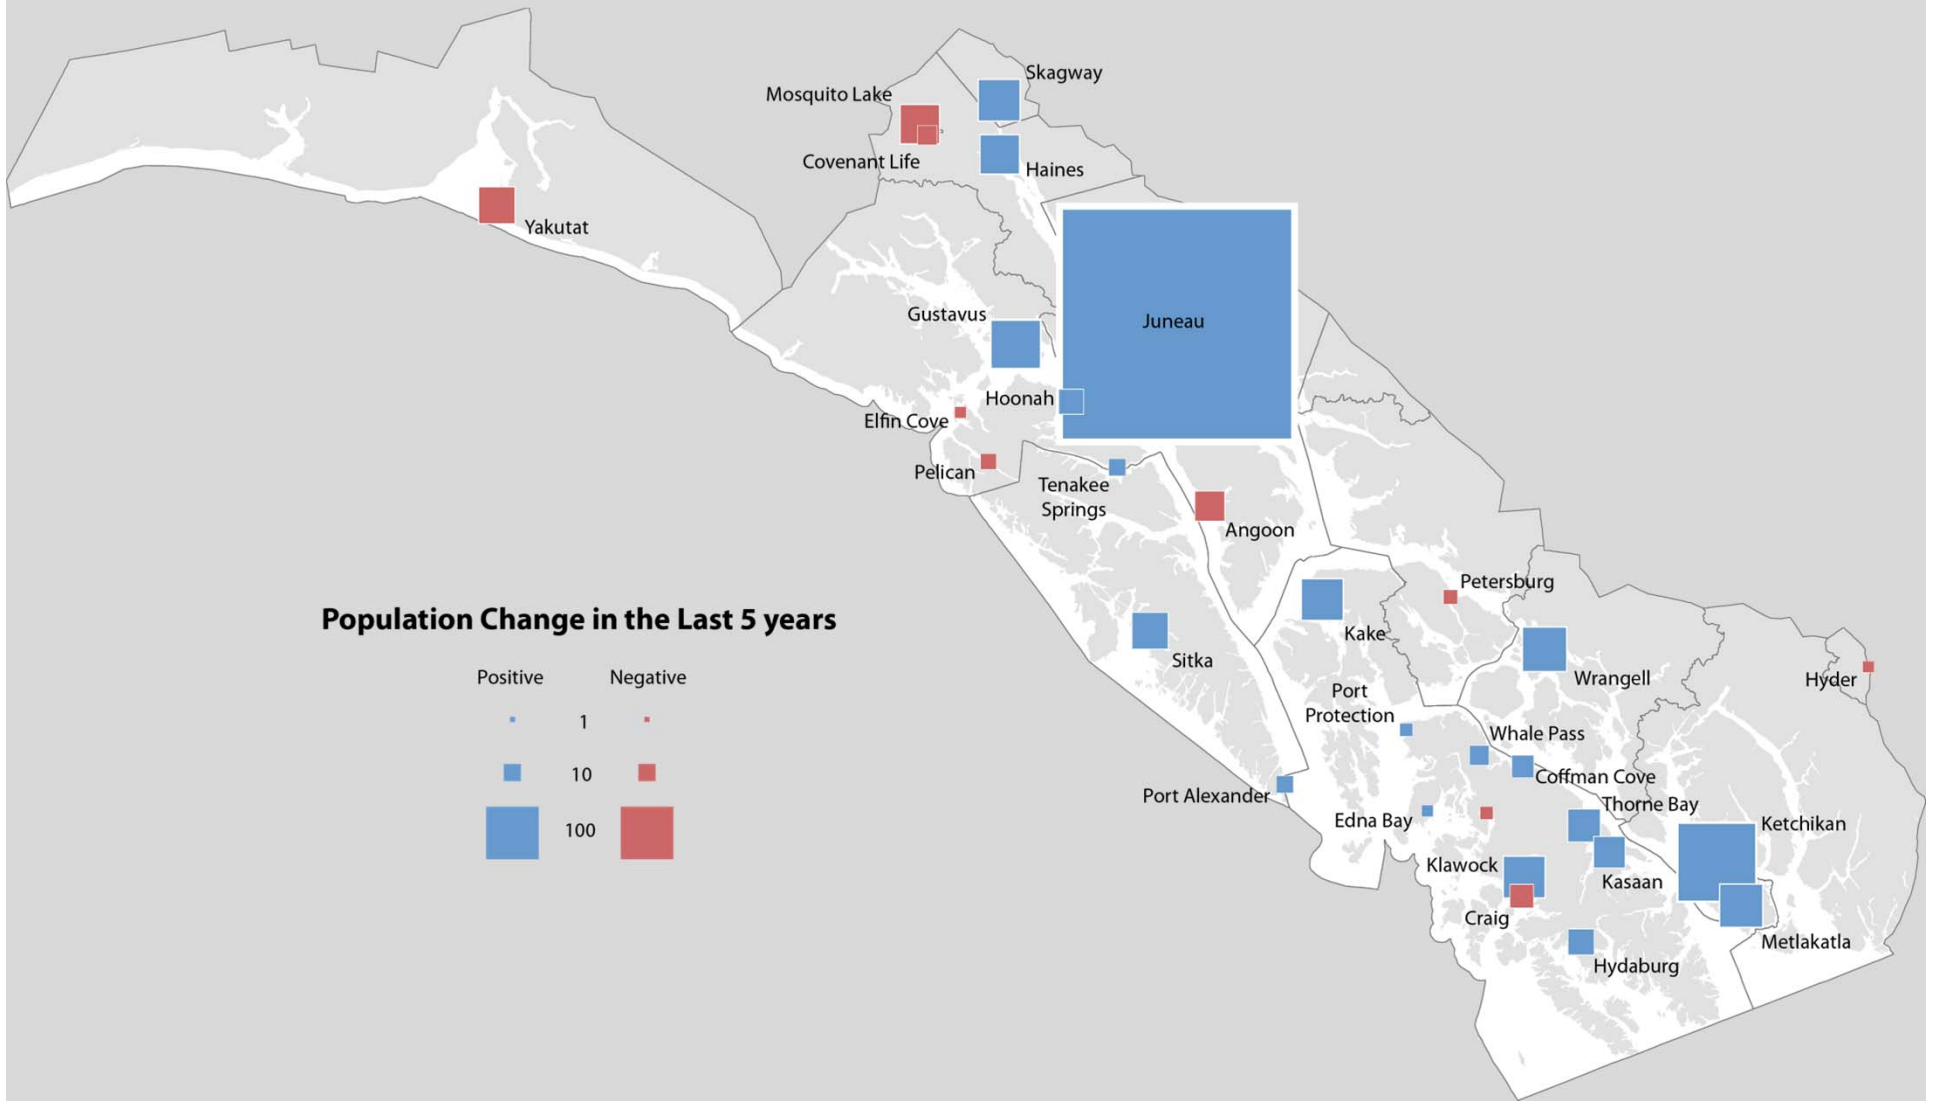

Headlines 2015

- Statewide Net Migration Loss
 - 6,774 more people left state than arrived
- Anchorage loses population
 - Down 1,458 people since 2014
- Mat-Su over 100K, passed Fairbanks North Star to become 2nd largest borough

Alaska Population Cartogram 2015

= 1 Percent of Alaska's Population

Economic Region as a percentage of total population 1910 - 2015

Alaska Median Age by Borough/Census Area 2015

Change in Median Age since 2000

Population Change in Southeast Alaska 2010 - 2015

Juneau Total Population 1970 - 2015

Juneau Components of Change 1970 - 2015

Juneau Age Breakdown 1980 - 2015

laborstats.alaska.gov

Research and Analysis Home X
laborstats.alaska.gov