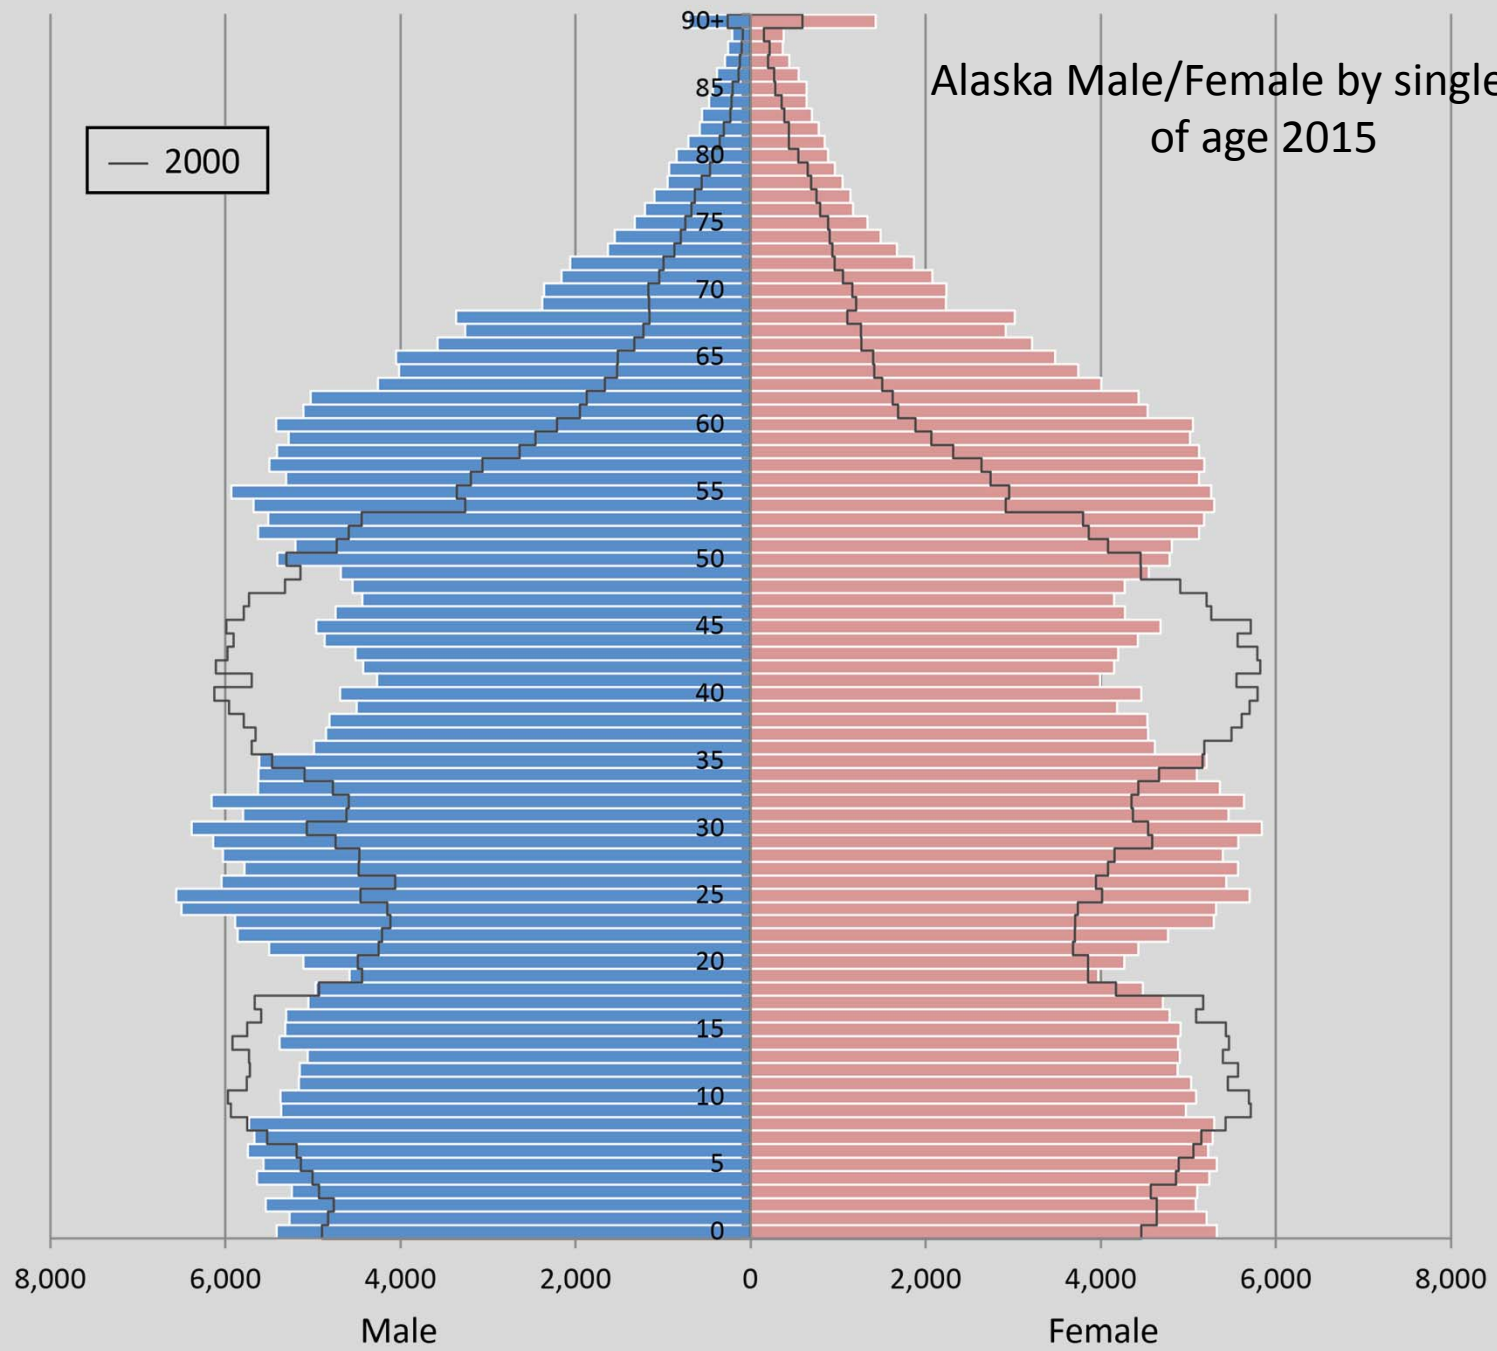

Population Trends for Alaska and Juneau

Juneau Bar Association

Eric Sandberg

Demographer

Alaska Department of Labor and Workforce
Development Demographer

February 12, 2016

Population Estimates 2015

- Alaska – 737,625
 - Up 271 people over 2014 (0.04%)
- Southeast Region – 74,395
 - Down 165 people since 2014 (-0.22%)
- City and Borough of Juneau – 33,277
 - Up 119 people over 2014 (0.36%)

Headlines 2015

- Statewide Net Migration Loss
 - 6,774 more people left state than arrived
- Anchorage loses population
 - Down 1,458 people since 2014
- Mat-Su over 100K, passed Fairbanks North Star to become 2nd largest borough

Alaska Total Population 1946 - 2015

Alaska Components of Change 1947 - 2015

Alaska Male/Female by single year of age (%) 2015

Alaska Males per 100 Females 1890 - 2015

Alaska Economic Regions

		2015 Estimate	2010 Census	Change	% Change
	Alaska	737,625	710,231	27,394	3.9%
	Anchorage /Mat-Su	399,086	380,821	18,265	4.8%
	Interior	112,818	112,024	797	0.7%
	Gulf Coast	81,111	78,631	2,480	3.2%
	Northern	27,802	26,445	1,357	5.1%
	Southeast	74,395	71,664	2,731	3.8%
	Southwest	42,413	40,649	1,764	4.3%

Alaska Population Cartogram 2015

= 1 Percent of Alaska's Population

Economic Region as a percentage of total population 1910 - 2015

Alaska Median Age by Borough/Census Area 2015

Change in Median Age since 2000