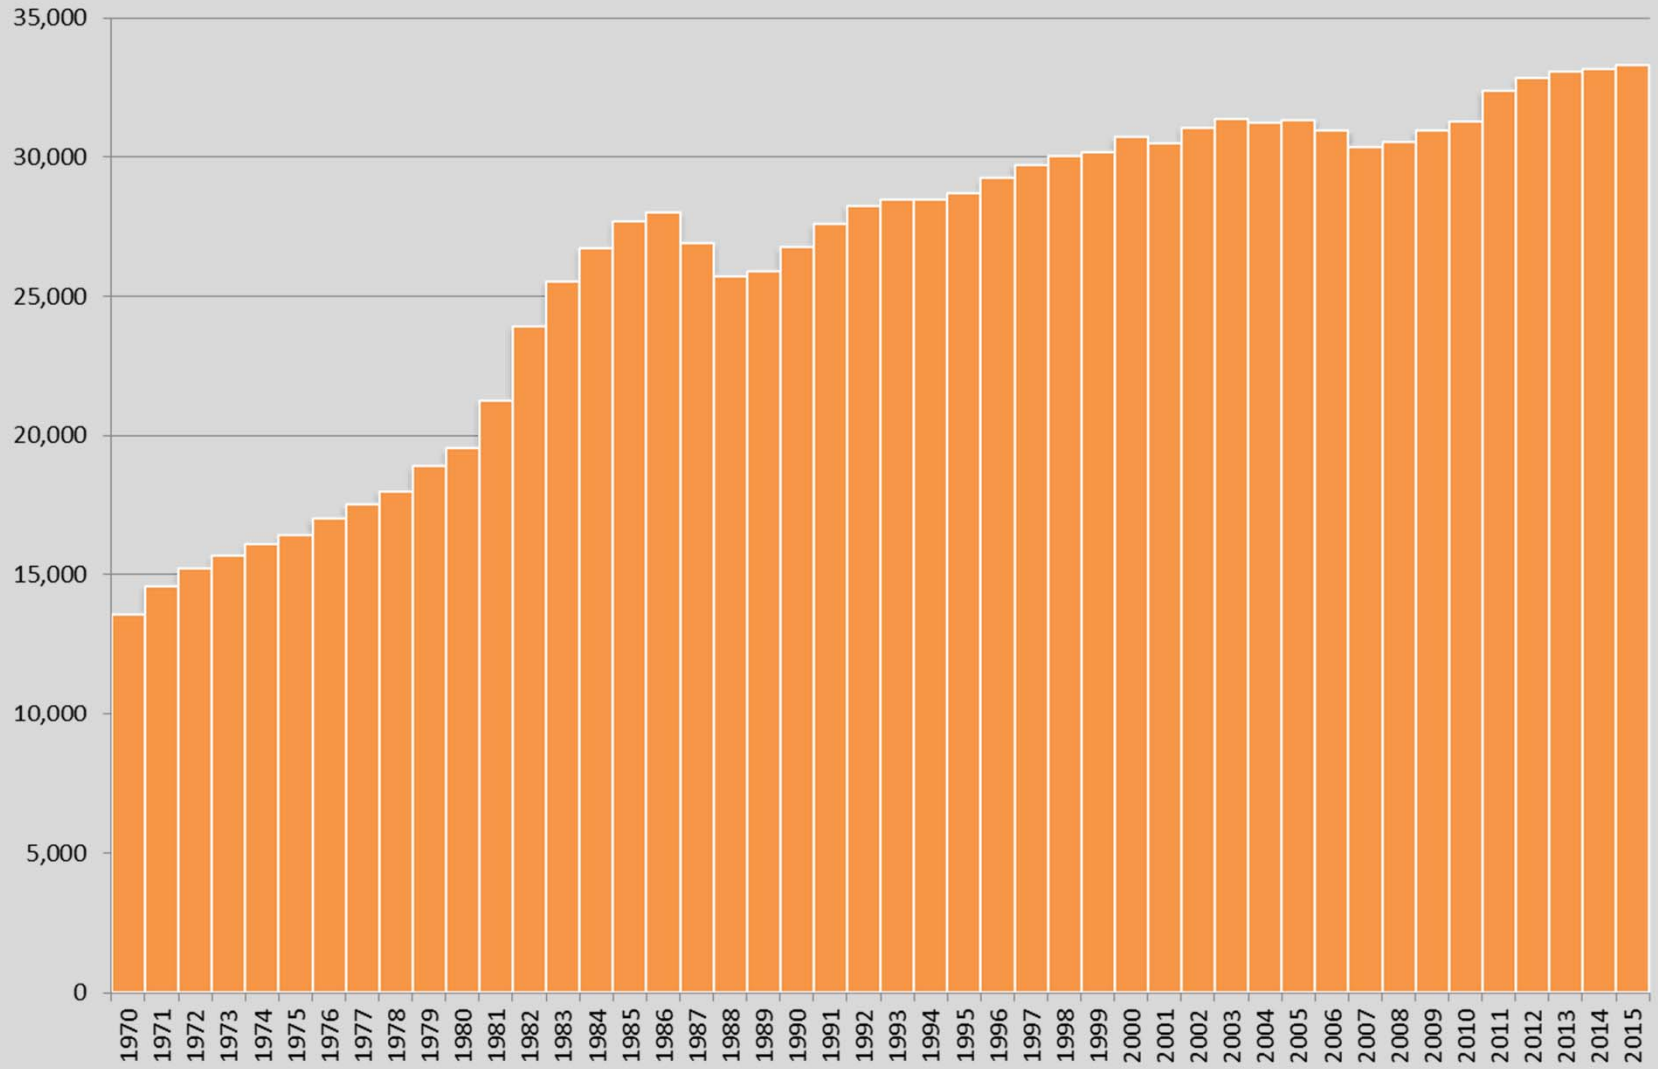

Headlines 2015

- Statewide Net Migration Loss
 - 6,774 more people left state than arrived
- Anchorage loses population
 - Down 1,458 people since 2014
- Mat-Su over 100K, passed Fairbanks North Star to become 2nd largest borough

Alaska Total Population 1946 - 2015

Alaska Components of Change 1947 - 2015

Alaska Male/Female by single year of age (%) 2015

Alaska Males per 100 Females 1890 - 2015

Alaska Economic Regions

		2015 Estimate	2010 Census	Change	% Change
	Alaska	737,625	710,231	27,394	3.9%
	Anchorage /Mat-Su	399,086	380,821	18,265	4.8%
	Interior	112,818	112,024	797	0.7%
	Gulf Coast	81,111	78,631	2,480	3.2%
	Northern	27,802	26,445	1,357	5.1%
	Southeast	74,395	71,664	2,731	3.8%
	Southwest	42,413	40,649	1,764	4.3%

Alaska Population Cartogram 2015

= 1 Percent of Alaska's Population

Economic Region as a percentage of total population 1910 - 2015

Alaska Median Age by Borough/Census Area 2015

Change in Median Age since 2000

Population Change in Southeast Alaska 2010 - 2015

Juneau Total Population 1970 - 2015

Juneau Components of Change 1970 - 2015

Juneau Age Breakdown 1980 - 2015

laborstats.alaska.gov

Research and Analysis Home X
laborstats.alaska.gov