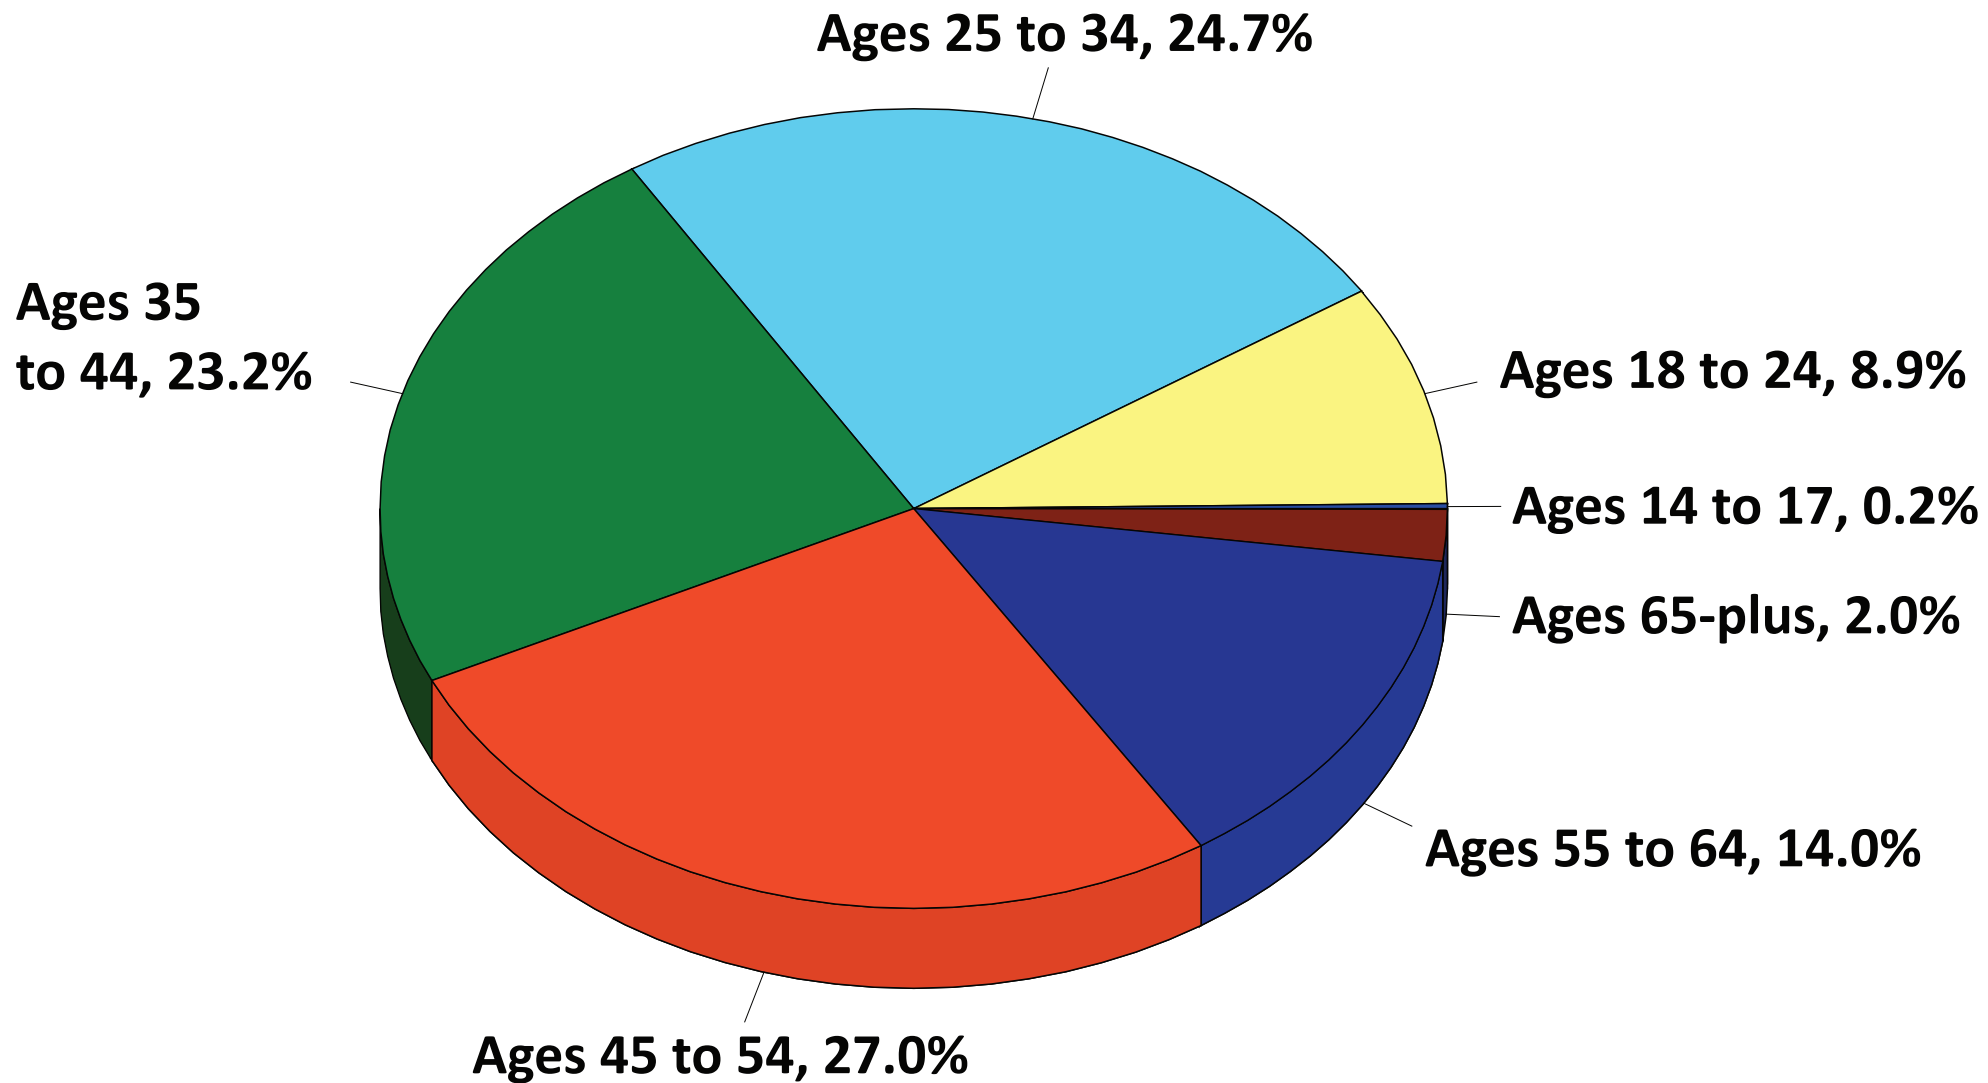

Age of STEM Workers Alaska, 2008

Note: Based on 2008 Alaska Permanent Fund Dividend data.

Source: Alaska Department of Labor and Workforce Development, Research and Analysis Section