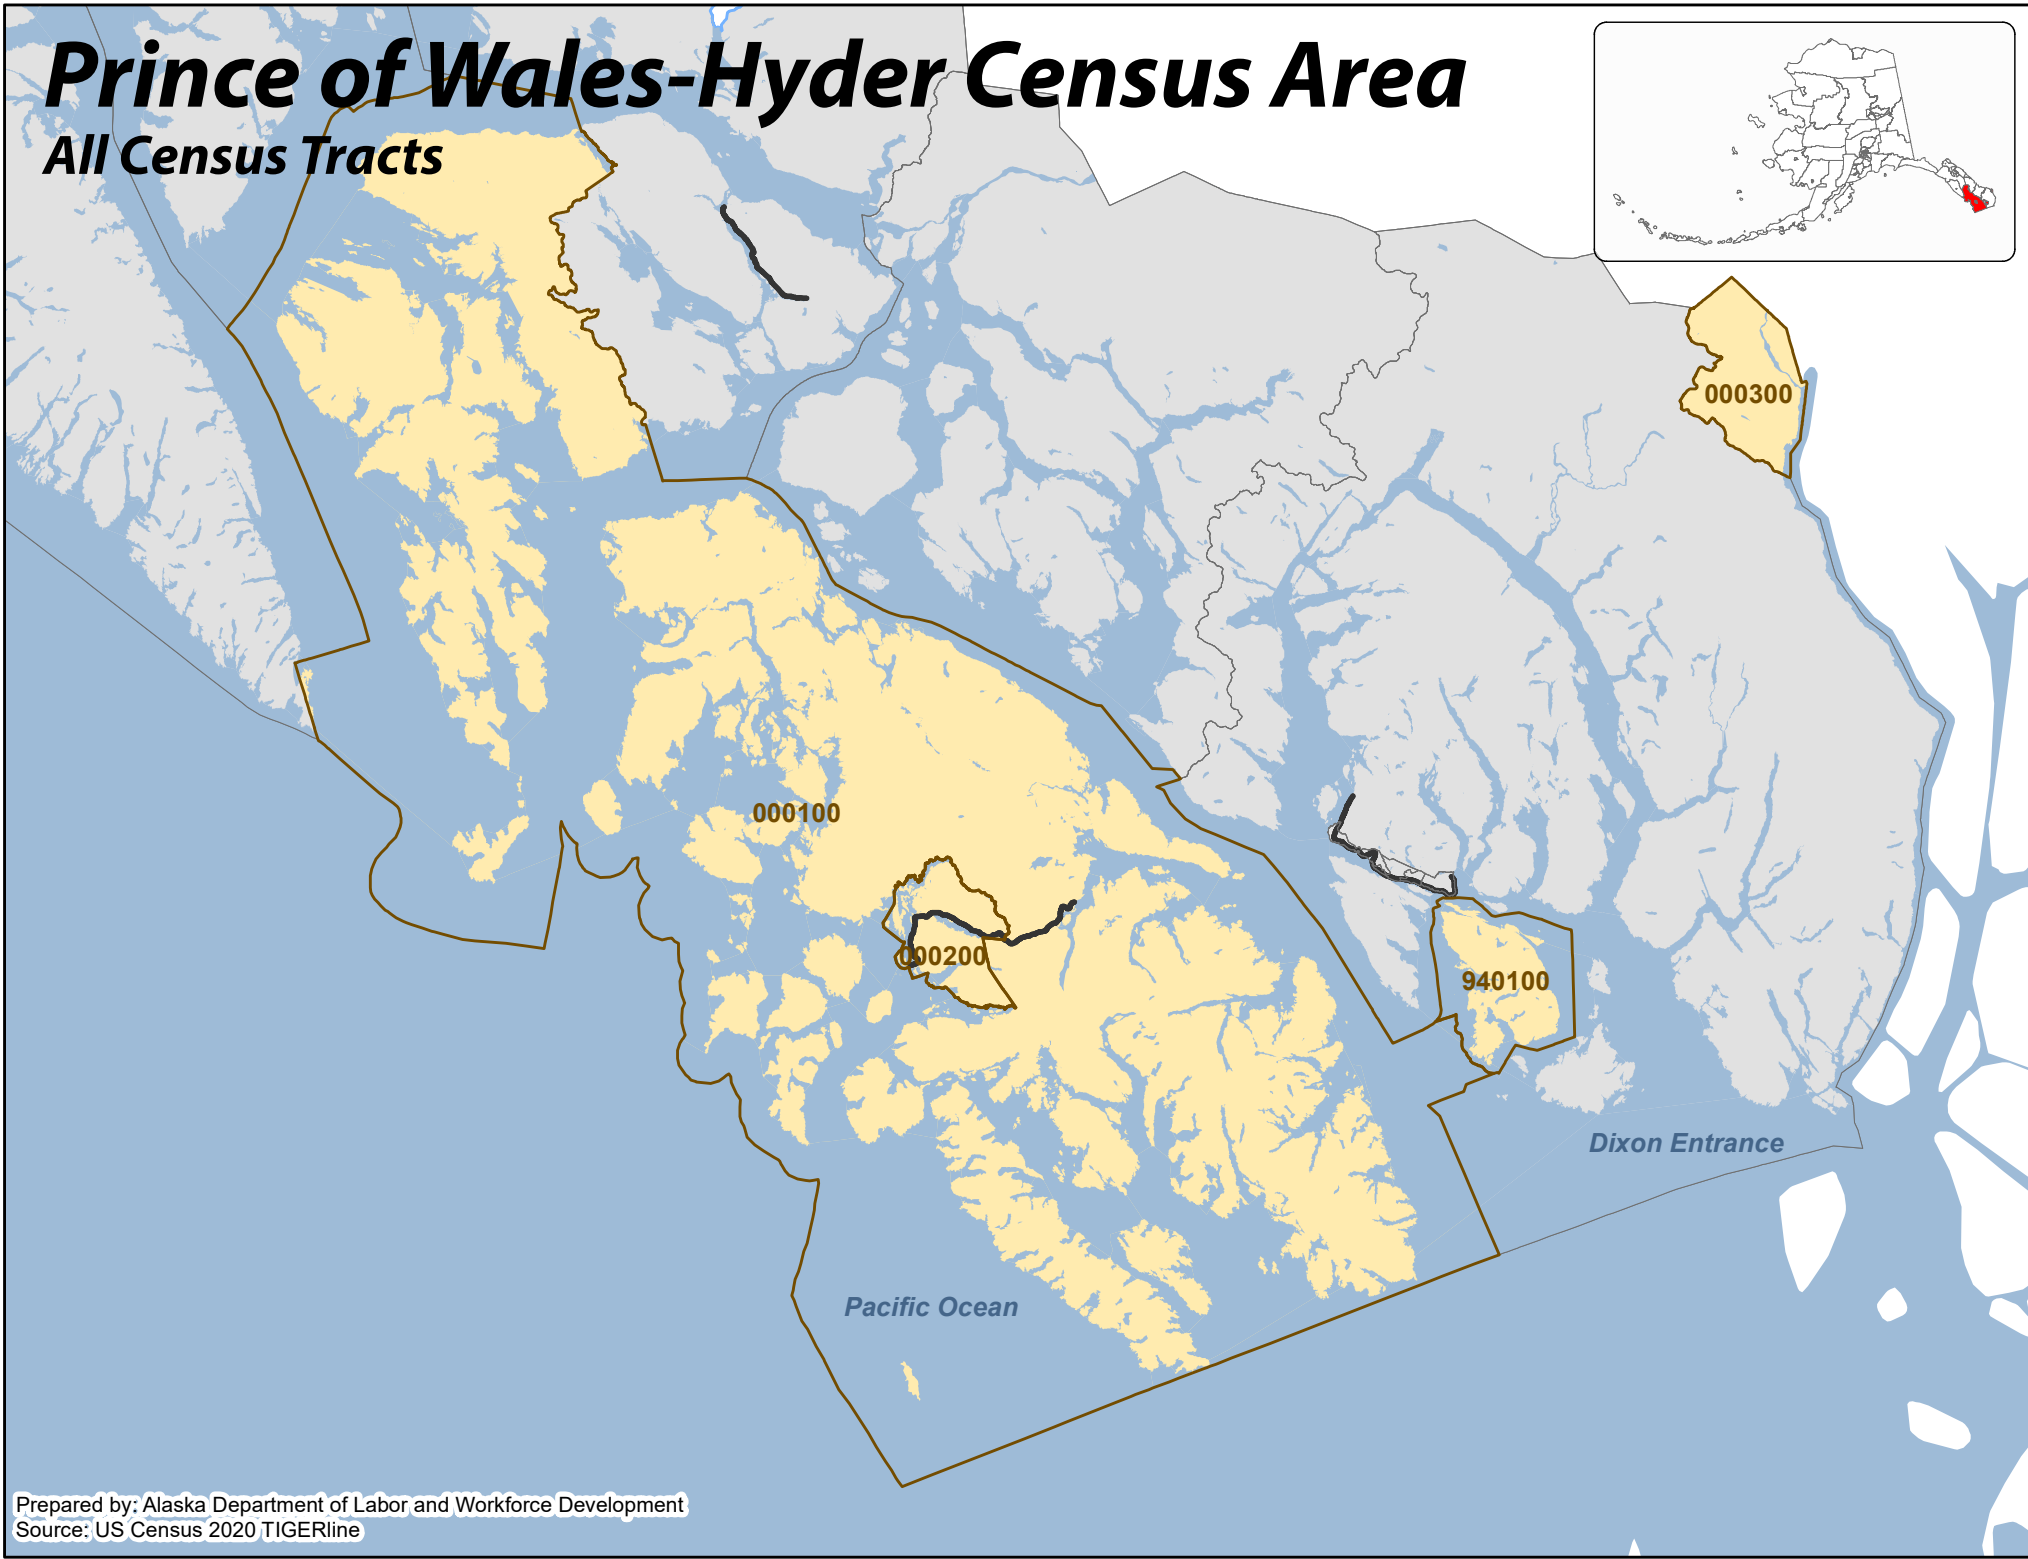

Prince of Wales-Hyder Census Area

All Census Tracts

Census Tract 000100

Prince of Wales/Kake

-  Incorporated City
-  Census Designated Place
-  Highway
-  Road
-  Water/Glacier

Census Tract 000200

Craig/Klawock

Census Tract 000300

Hyder

-  Incorporated City
-  Census Designated Place
-  Highway
-  Road
-  Water/Glacier

Census Tract 940100

Annette Island