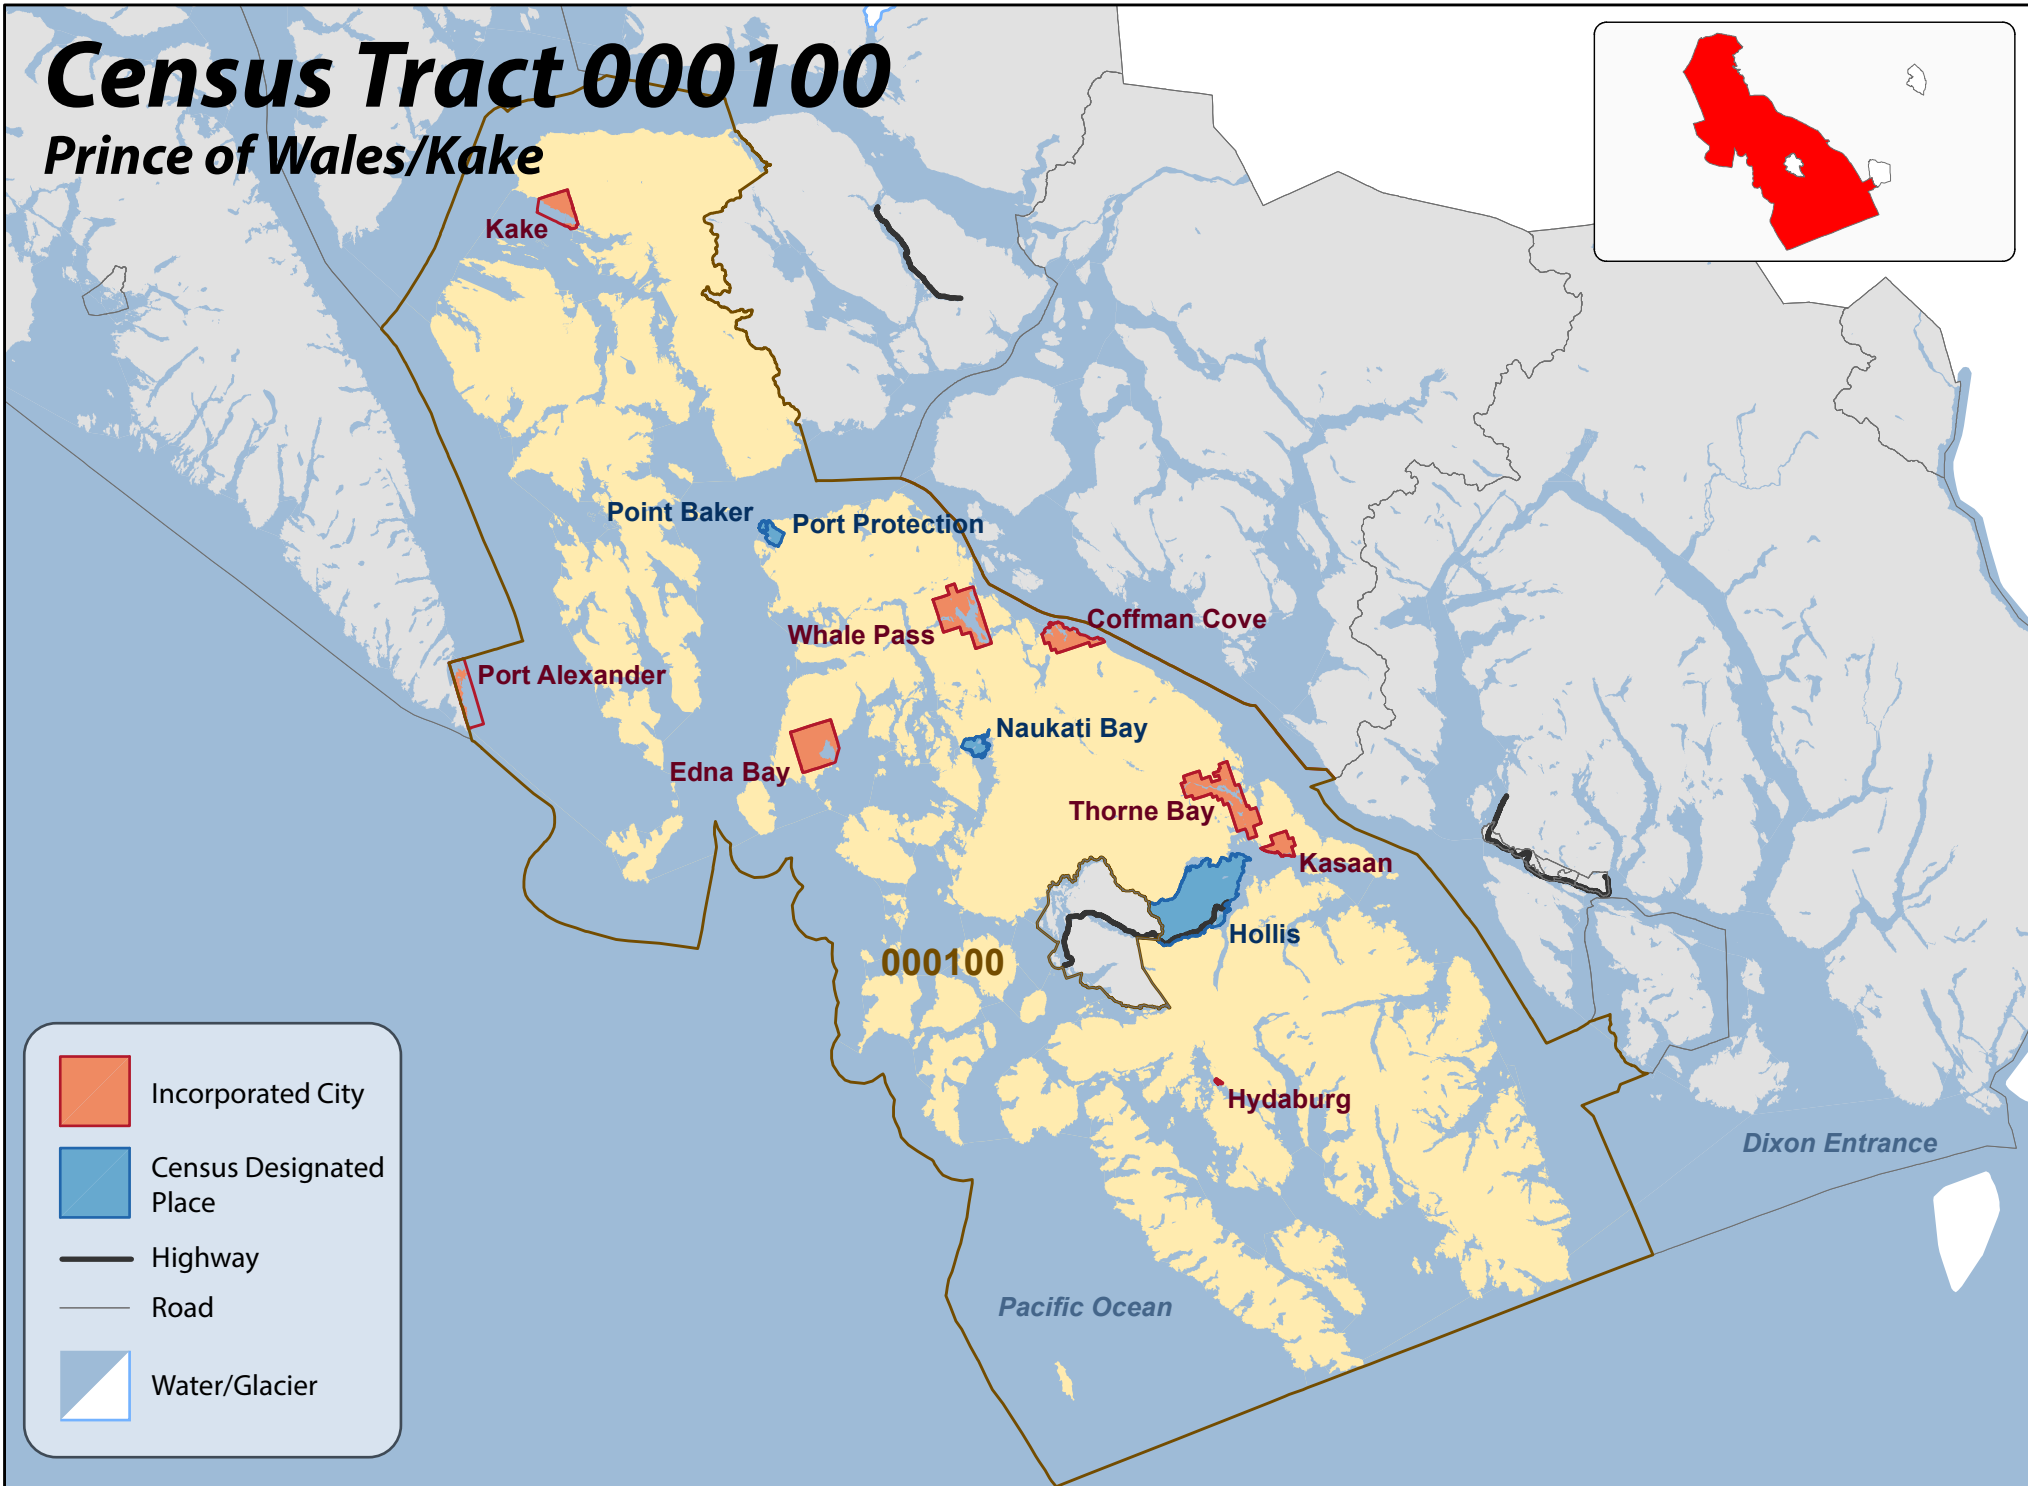

Prince of Wales-Hyder Census Area

All Census Tracts

Census Tract 000100

Prince of Wales/Kake

-  Incorporated City
-  Census Designated Place
-  Highway
-  Road
-  Water/Glacier

Census Tract 000200

Craig/Klawock

Census Tract 000300

Hyder

-  Incorporated City
-  Census Designated Place
-  Highway
-  Road
-  Water/Glacier

Census Tract 940100

Annette Island