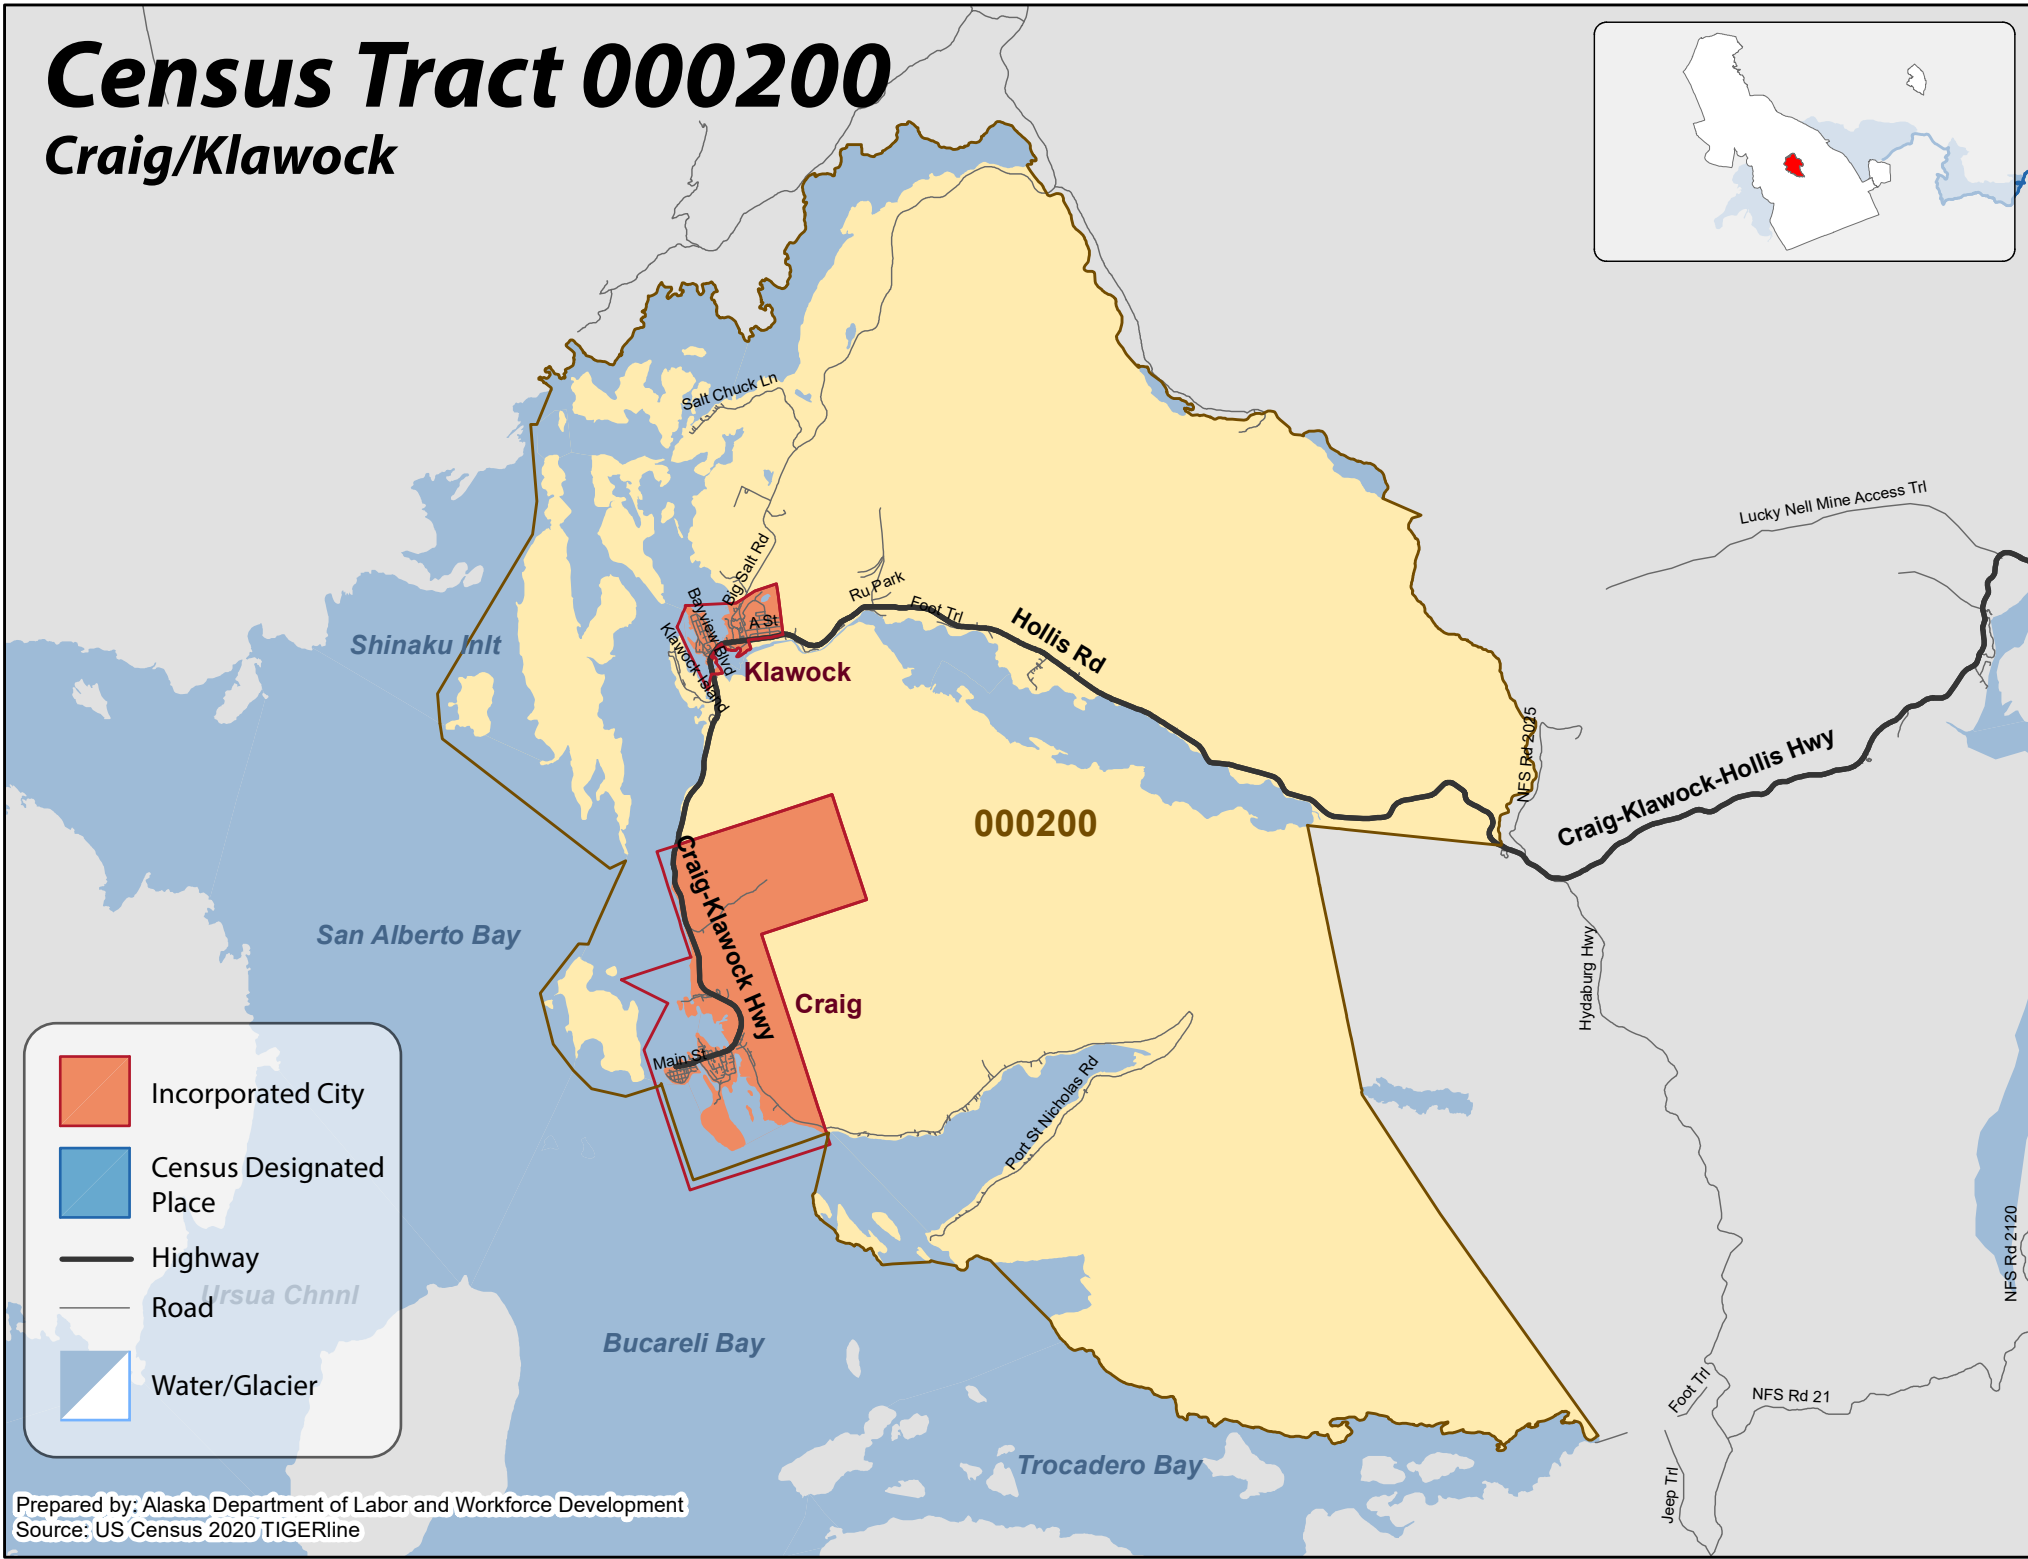

Prince of Wales-Hyder Census Area

All Census Tracts

Census Tract 000100

Prince of Wales/Kake

-  Incorporated City
-  Census Designated Place
-  Highway
-  Road
-  Water/Glacier

Census Tract 000200

Craig/Klawock

Census Tract 000300

Hyder

-  Incorporated City
-  Census Designated Place
-  Highway
-  Road
-  Water/Glacier

Census Tract 940100

Annette Island