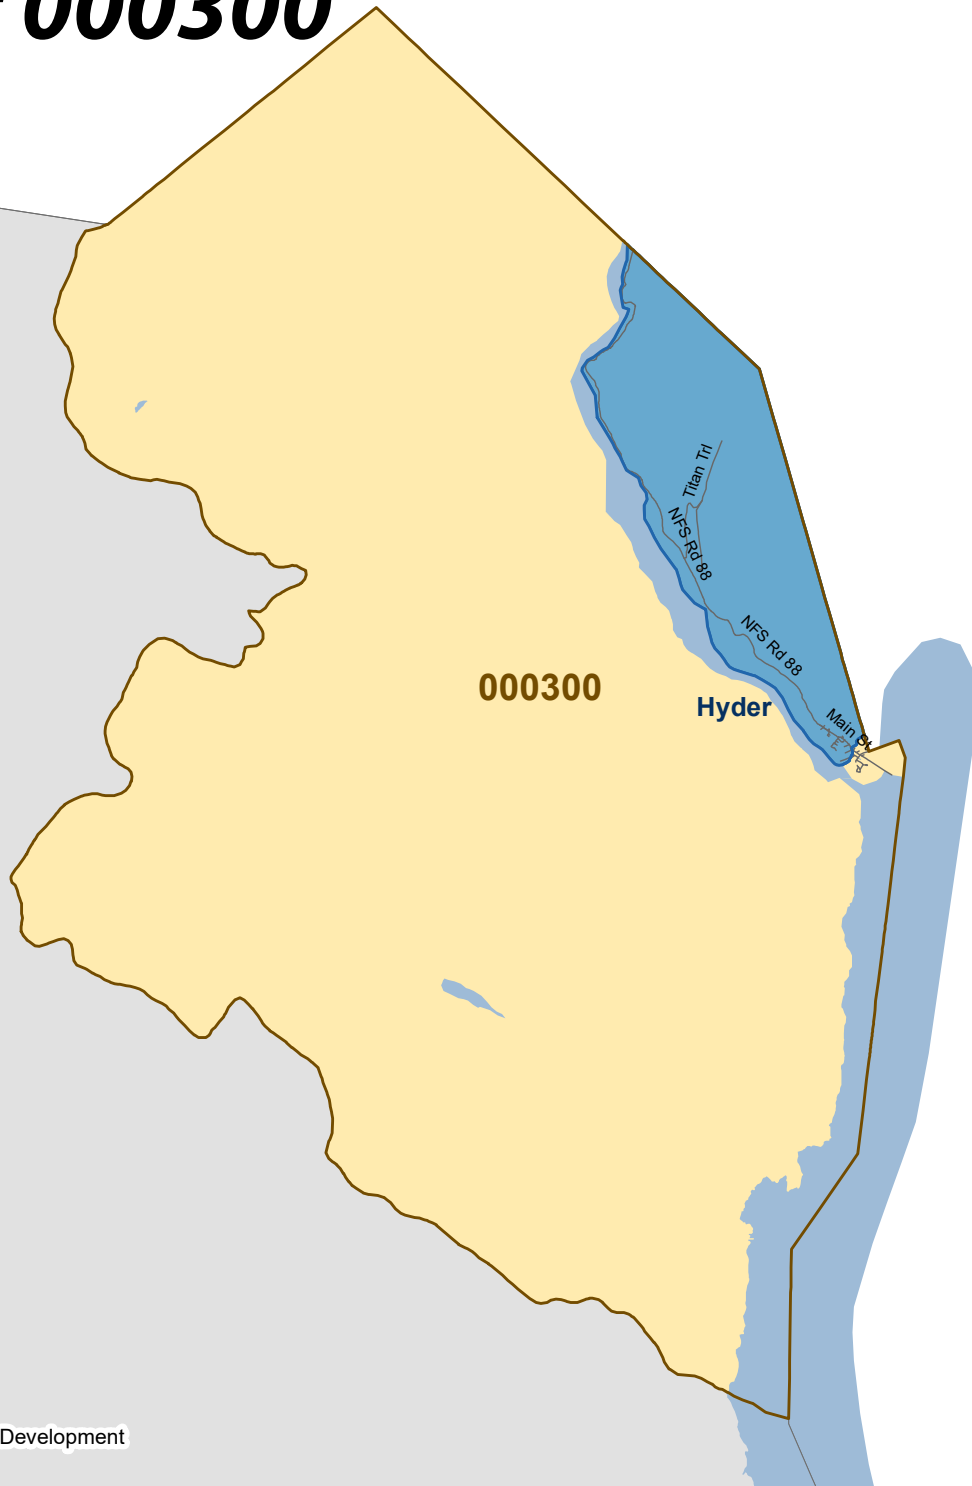

Prince of Wales-Hyder Census Area

All Census Tracts

Census Tract 000100

Prince of Wales/Kake

-  Incorporated City
-  Census Designated Place
-  Highway
-  Road
-  Water/Glacier

Census Tract 000200

Craig/Klawock

Census Tract 000300

Hyder

-  Incorporated City
-  Census Designated Place
-  Highway
-  Road
-  Water/Glacier

Census Tract 940100

Annette Island