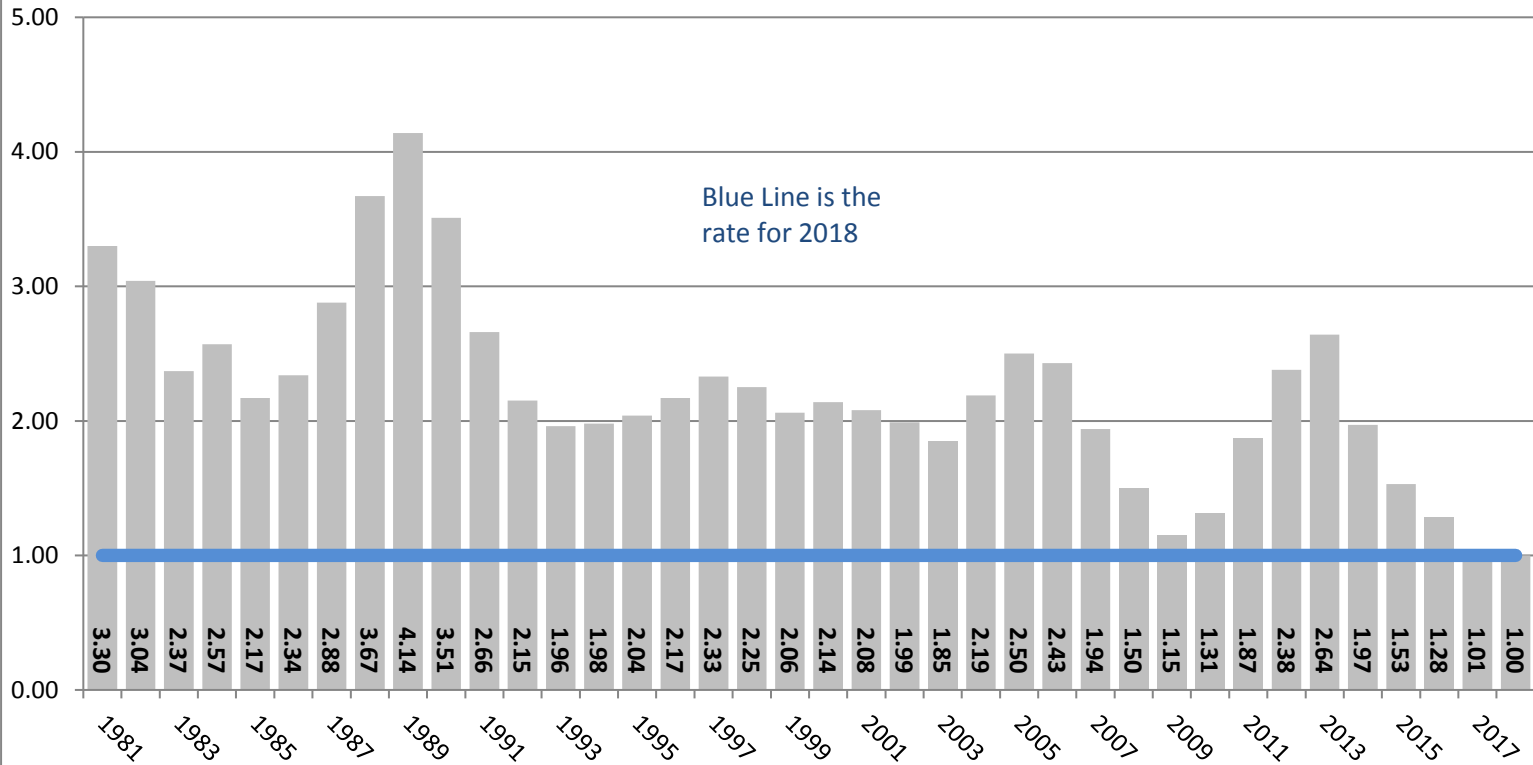

# Alaska Unemployment Insurance Program Average Employer Tax Rate 1981 - 2018

Alaska Department of Labor and Workforce Development, Research and Analysis Section 12.06.2017