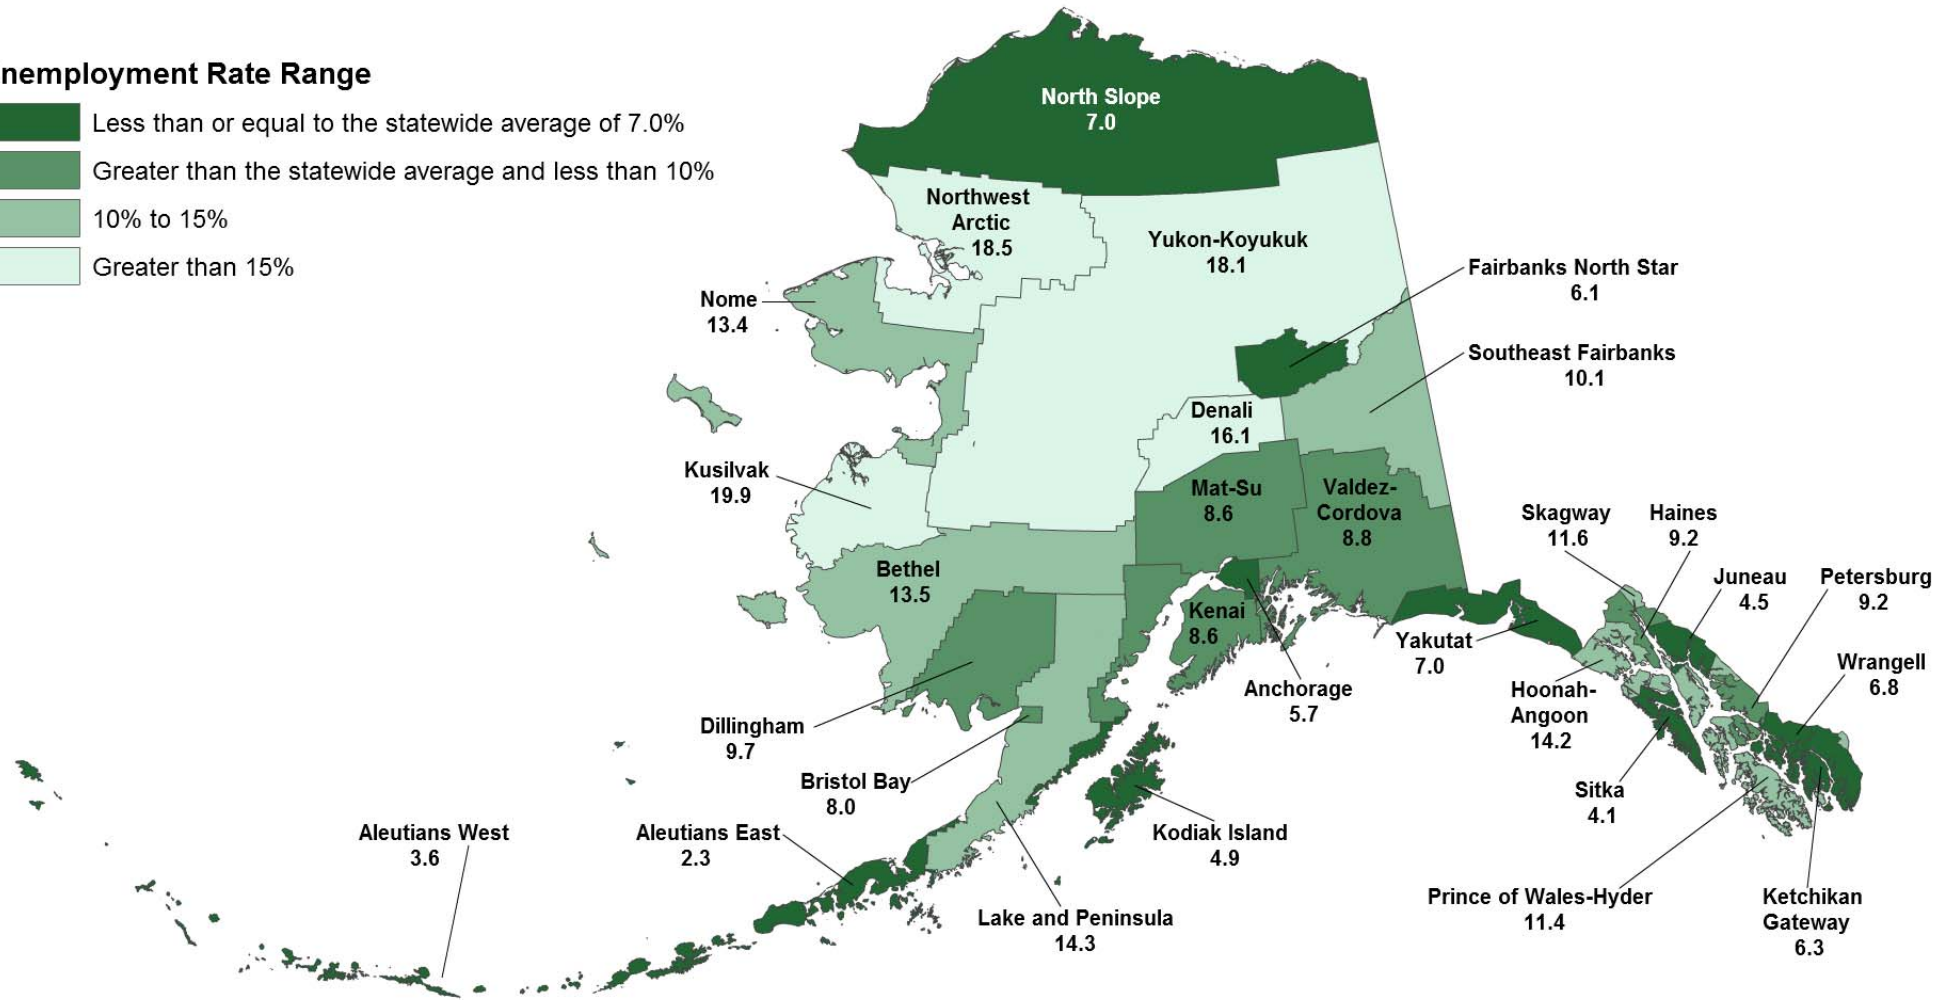

April 2017 Unemployment Rate Not Seasonally Adjusted

Unemployment Rate Range

The statewide unemployment rate for April 2017 is 7.0 percent.