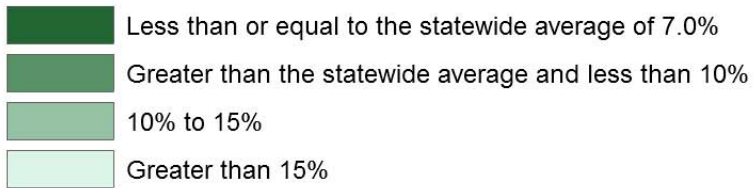

April 2017 Unemployment Rate Not Seasonally Adjusted

Unemployment Rate Range

The statewide unemployment rate for April 2017 is 7.0 percent.